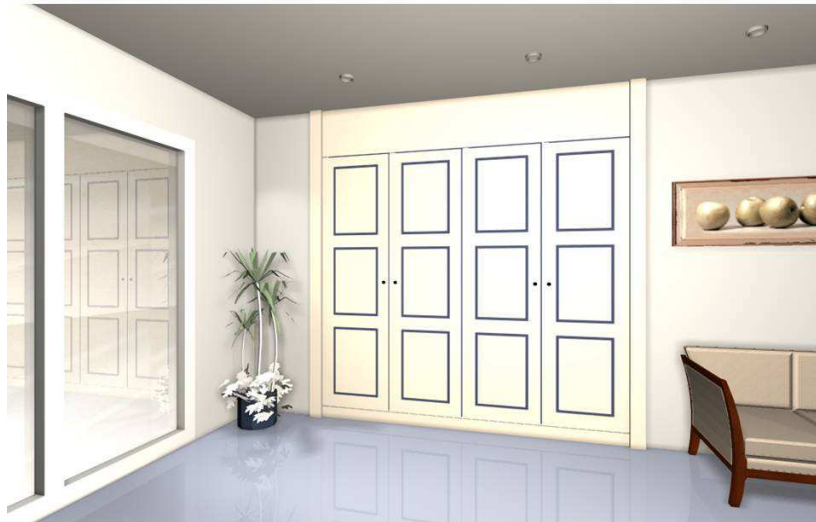

GUILLEN Carpenters

Wardrobes

Retractable Door

Lacquer

Model BR3 4h

Wardrobe panel, solid core, lacquered, pantograph machined under relief outside, moulded mill of 50 x 8 mm., making three same boxes. les mod. BR3.

Interior module in 16 mm melamine board, 580 mm deep, with 10 mm flush-mounted base, side and rear walls, with shelf panel separating the baggage space and the clothes rail.

Lacquer-Finish Wardrobes with Retractable Doors 4 leaves. Mod BR3

Options
(Concern the price: NO)

1. Leaf Width
2. ☐ 400 mm
   - ☐ 500 mm
   - ☐ 600 mm

Options
(Concern the price: YES)

1. Hoja
2. ☐ GAMA 16mm
   - ☐ FLUSH 25mm

1. Finish
2. ☐ Lacquer Basic
   - ☐ Lacquer GIM