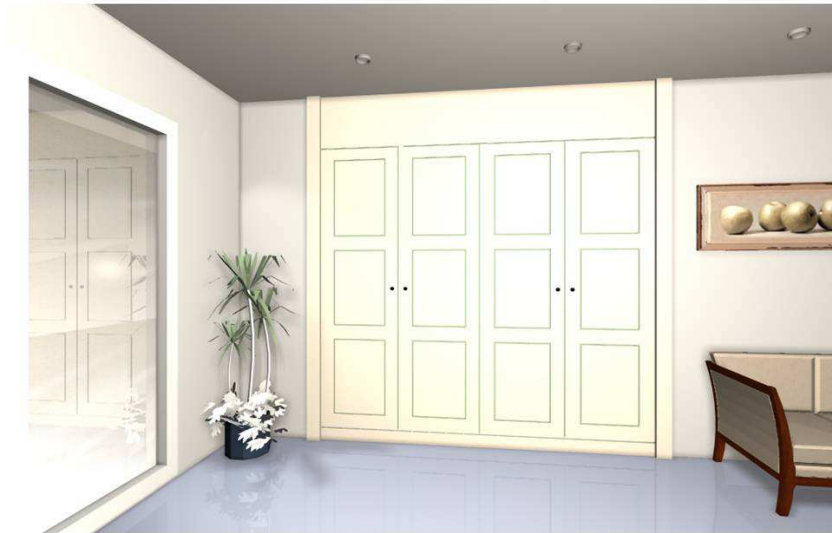

GUILLEN Carpenters

Wardrobes

Retractable Door

Lacquer

Model TLR3 4h

Wardrobe panel, solid core, lacquered, pantograph machined under relief outside with "V" strokes making three same squares, mod. TLR3.

Interior module in 16 mm melamine board, 580 mm deep, with 10 mm flush-mounted base, side and rear walls, with shelf panel separating the baggage space and the clothes rail.

Lacquer-Finish Wardrobes with Retractable Doors 4 leaves. Mod TLR3

Options
(Concern the price: NO)

1. Leaf Width
2. ☐ 400 mm
   - ☐ 500 mm
   - ☐ 600 mm

Options
(Concern the price: YES)

1. Hoja
2. ☐ GAMA 16mm
   - ☐ FLUSH 25mm

1. Finish
2. ☐ Lacquer Basic
   - ☐ Lacquer GIM