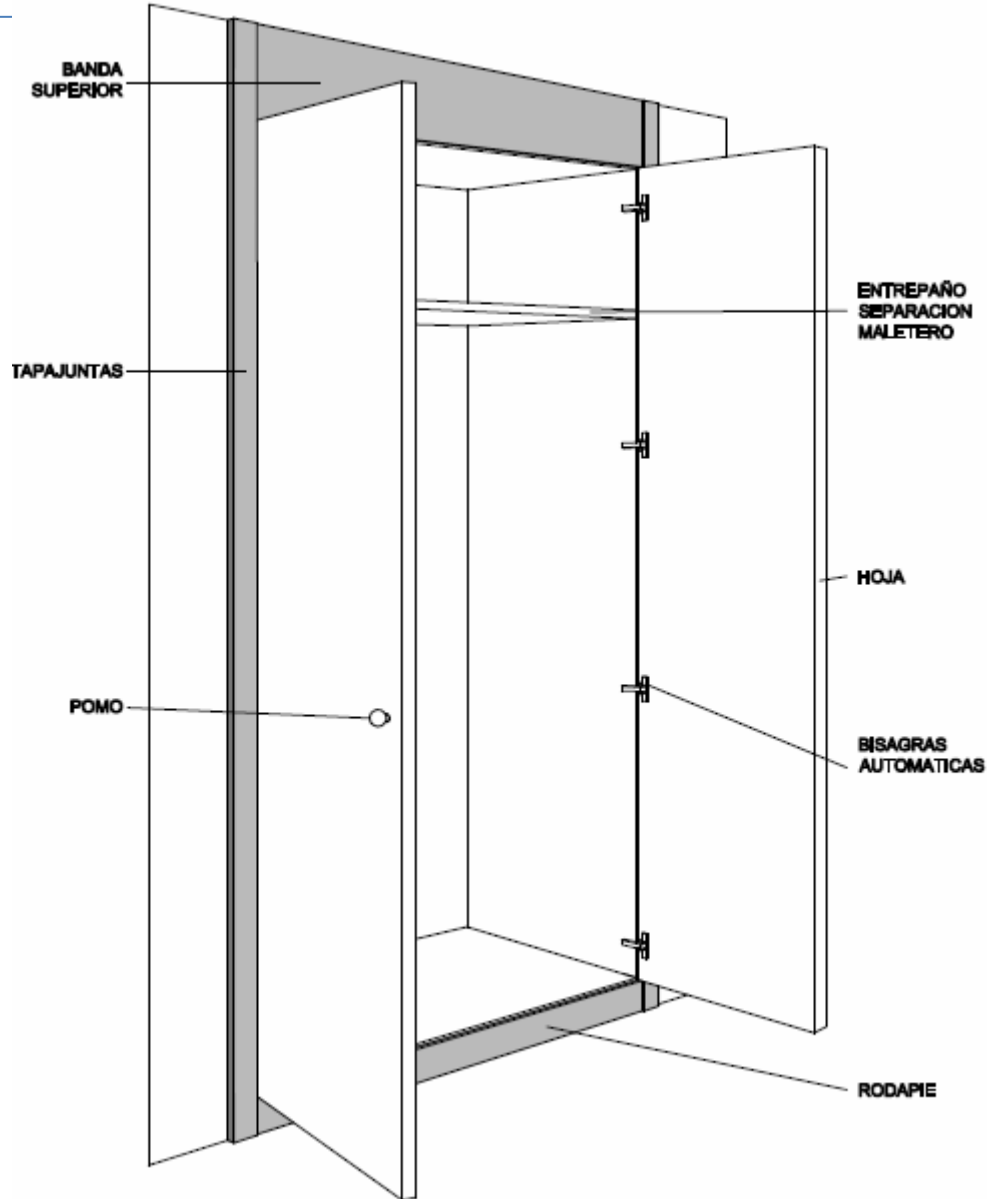

Wardrobes with Retractable Doors composed by:

- Featuring flat solid core panels 16-25mm
- Flat crimped reinforced flashing jambs
- Hinges
 - Self-closing hinges
 - Cylindrical door knob
- Interior module in 16 mm melamine board, 580 mm deep, with 10 mm flush-mounted base, side and rear walls, with shelf panel separating the baggage space and the clothes rail.

Wardrobes with Retractable Doors

Gama System:

- Wardrobes with one-piece DMF retractable doors
- Featuring flat solid core panels 400 to 600x2206x16 mm, with flush mounted panels
- Hidden 16 mm reinforcement
- Flat crimped reinforced flashing 70x16 mm jambs, skirting 70x12 mm
- 12 mm top band adjustable to fit to ceiling - maximum height 2600 mm -
- Fittings consisting of:
 - Four self-closing hinges per panel
 - Cylindrical door knob per panel

Flush System:

- Wardrobes with one-piece DMF retractable doors
- Featuring flat solid core panels 400 to 600x2206x16 mm, with flush mounted panels
- Protruding 16 mm reinforcement
- Flat crimped reinforced flashing 70x16 mm jambs, skirting 70x12 mm
- 12 mm top band adjustable to fit to ceiling - maximum height 2600 mm -
- Fittings consisting of:
 - Four self-closing hinges per panel
 - Cylindrical door knob per panel