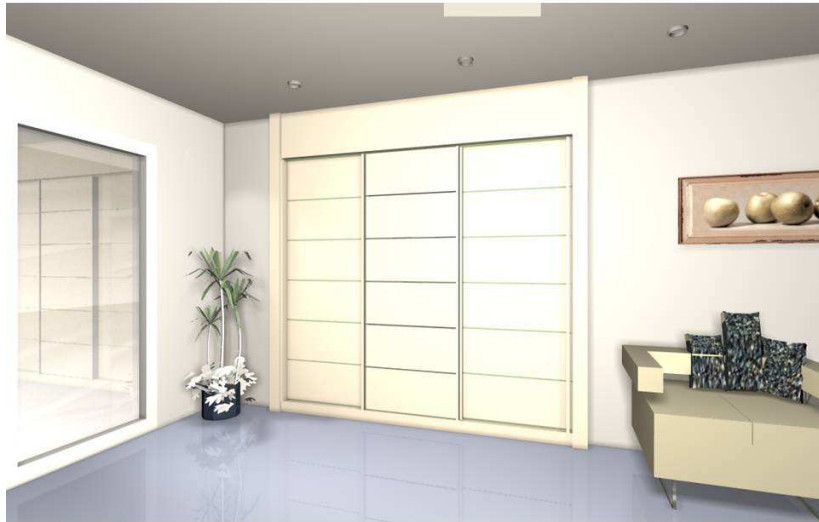

GUILLEN Carpenters

Wardrobes

Sliding Doors

Lacquer

Model PLH5 3h

Wardrobe panel, solid core, lacquered, pantograph machined under relief outside with trapezoid strokes of 10x3 mm making four horizontal ones from side to side, mod. PLH5.

Interior module in 16 mm melamine board, 580 mm deep, with 10 mm flush-mounted base, side and rear walls, with shelf panel separating the baggage space and the clothes rail.

Lacquer-Finish Wardrobes with Sliding wardrobe 3 leaves. Mod PLH5

Options
(Concern the price: YES)

Leaf Width

- ☐ 500 mm
- ☐ 600 mm
- ☐ 700 mm
- ☐ 800 mm

Systems

- ☐ Without frame
- ☐ With frame
- ☐ OMEGA
- ☐ OMEGA 25

Finish

- ☐ Lacquer Basic
- ☐ Lacquer GIM