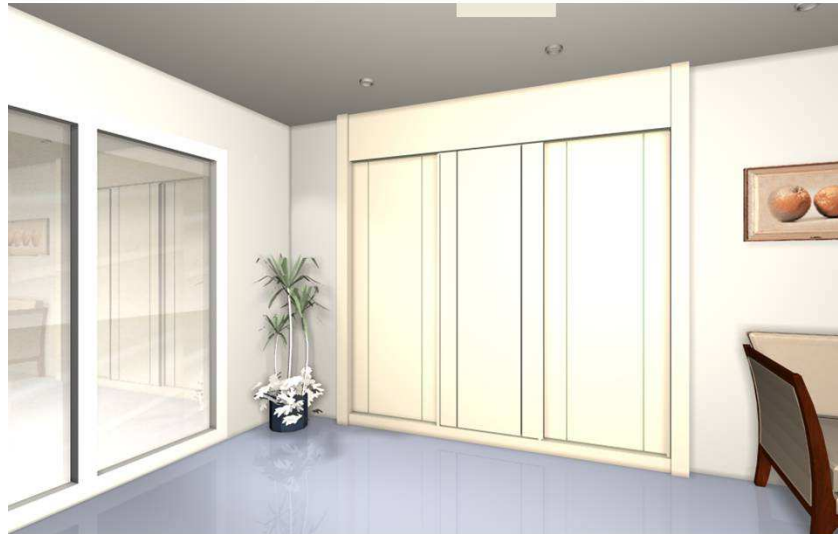

GUILLEN Carpenters

Wardrobes

Sliding Doors

Lacquer

Model TL2V 3h

Wardrobe panel, solid core, lacquered, pantograph machined under relief outside with "V" strokes making two vertical ones from top to bottom, mod. TL2V.

Interior module in 16 mm melamine board, 580 mm deep, with 10 mm flush-mounted base, side and rear walls, with shelf panel separating the baggage space and the clothes rail.

Lacquer-Finish Wardrobes with Sliding wardrobe 3 leaves. Mod TL2V

<u>Options</u> (Concern the price: YES)		<u>Leaf Width</u>		<u>Systems</u>		<u>Finish</u>	
☐	500 mm	☐	700 mm	☐	Without frame	☐	Lacquer Basic
☐	600 mm	☐	800 mm	☐	With frame	☐	Lacquer GIM
				☐	OMEGA		
				☐	OMEGA 25