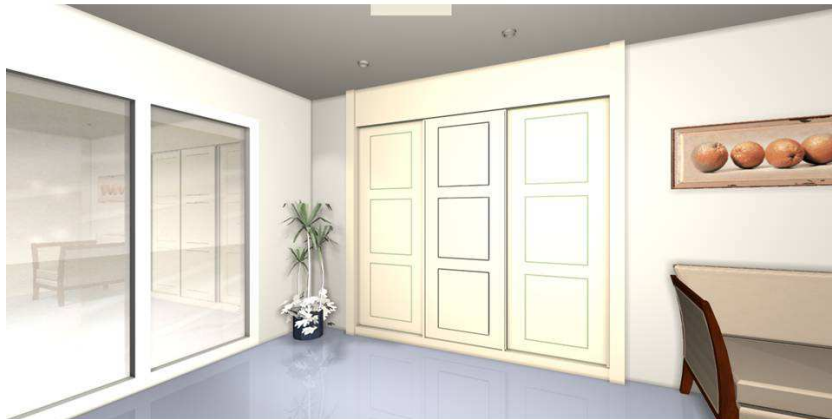

GUILLEN Carpenters

Wardrobes

Sliding Doors

Lacquer

Model TLR3 3h

Wardrobe panel, solid core, lacquered, pantograph machined under relief outside with "V" strokes making three same squares, mod. TLR3..

Interior module in 16 mm melamine board, 580 mm deep, with 10 mm flush-mounted base, side and rear walls, with shelf panel separating the baggage space and the clothes rail.

Lacquer-Finish Wardrobes with Sliding wardrobe 3 leafs. Mod TLR3

Options (Concern the price: YES)	Leaf Width		Systems	Finish		
	☐ 500 mm ☐ 600 mm	☐ 700 mm ☐ 800 mm			☐ Without frame ☐ With frame ☐ OMEGA ☐ OMEGA 25	☐ Lacquer Basic ☐ Lacquer GIM