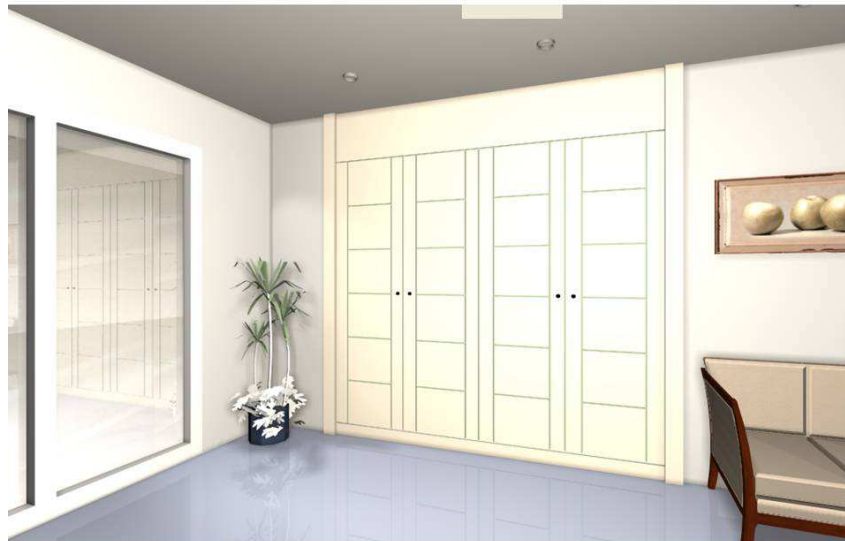

GUILLEN Carpenters

Wardrobes

Retractable Door

Lacquer

Model TL2V5 4h

Wardrobe panel, solid core, lacquered, pantograph machined under relief outside with "V" strokes two vertical ones from side to side with four horizontal ones in between, mod. TL2V5.

Interior module in 16 mm melamine board, 580 mm deep, with 10 mm flush-mounted base, side and rear walls, with shelf panel separating the baggage space and the clothes rail.

Lacquer-Finish Wardrobes with Retractable Doors 4 leaves. Mod TL2V5

Options
(Concern the price: NO)

1. Leaf Width
2. ☐ 400 mm
   - ☐ 500 mm
   - ☐ 600 mm

Options
(Concern the price: YES)

1. Hoja
2. ☐ GAMA 16mm
   - ☐ FLUSH 25mm

1. Finish
2. ☐ Lacquer Basic
   - ☐ Lacquer GIM