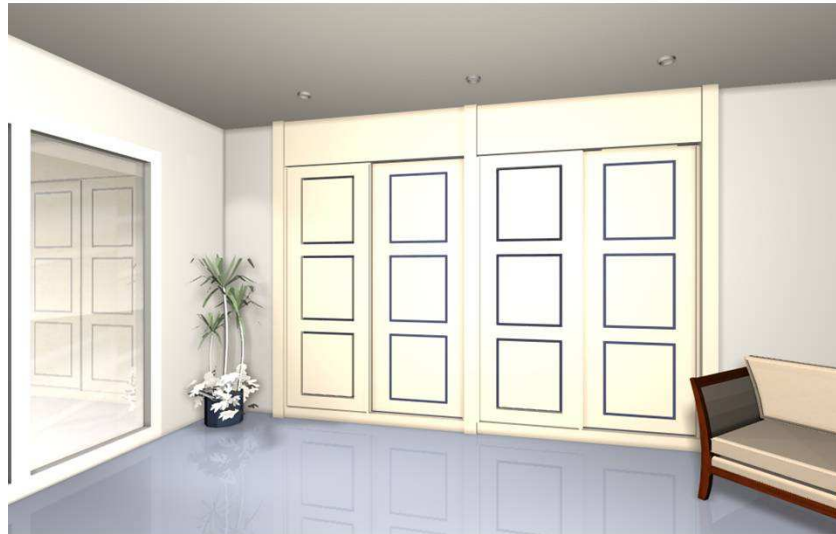

GUILLEN Carpenters

Wardrobes

Sliding Doors

Lacquer

Model BR3 4h

Wardrobe panel, solid core, lacquered, pantograph machined under relief outside, moulded mill of 50 x 8 mm., making three same boxes. les mod. BR3.

Interior module in 16 mm melamine board, 580 mm deep, with 10 mm flush-mounted base, side and rear walls, with shelf panel separating the baggage space and the clothes rail.

Lacquer-Finish Wardrobes with Sliding wardrobe 4 leafs. Mod BR3

Options
(Concern the price: YES)

Leaf Width

- ☐ 500 mm
- ☐ 600 mm
- ☐ 700 mm
- ☐ 800 mm

Systems

- ☐ Without frame
- ☐ With frame
- ☐ OMEGA
- ☐ OMEGA 25

Finish

- ☐ Lacquer Basic
- ☐ Lacquer GIM