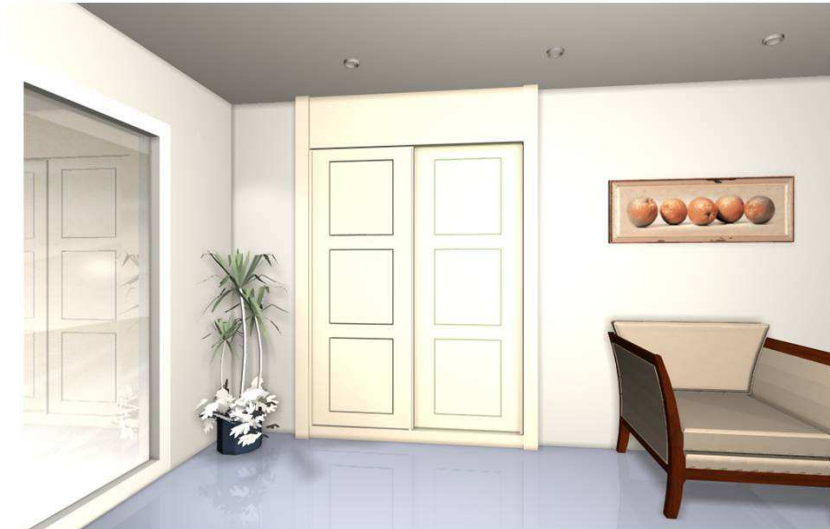

GUILLEN Carpenters

Wardrobes

Sliding Doors

Lacquer

Model TLR3 2h

Wardrobe panel, solid core, lacquered, pantograph machined under relief outside with "V" strokes making three same squares, mod. TLR3..

Interior module in 16 mm melamine board, 580 mm deep, with 10 mm flush-mounted base, side and rear walls, with shelf panel separating the baggage space and the clothes rail.

Lacquer-Finish Wardrobes with Sliding wardrobe 2 leafs. Mod TLR3

Options
(Concern the price: YES)

1. **Leaf Width**
2. ☐ 500 mm
   - ☐ 600 mm
   - ☐ 700 mm
   - ☐ 800 mm

1. **Systems**
2. ☐ Without frame
   - ☐ With frame
   - ☐ OMEGA
   - ☐ OMEGA 25

1. **Finish**
2. ☐ Lacquer Basic
   - ☐ Lacquer GIM