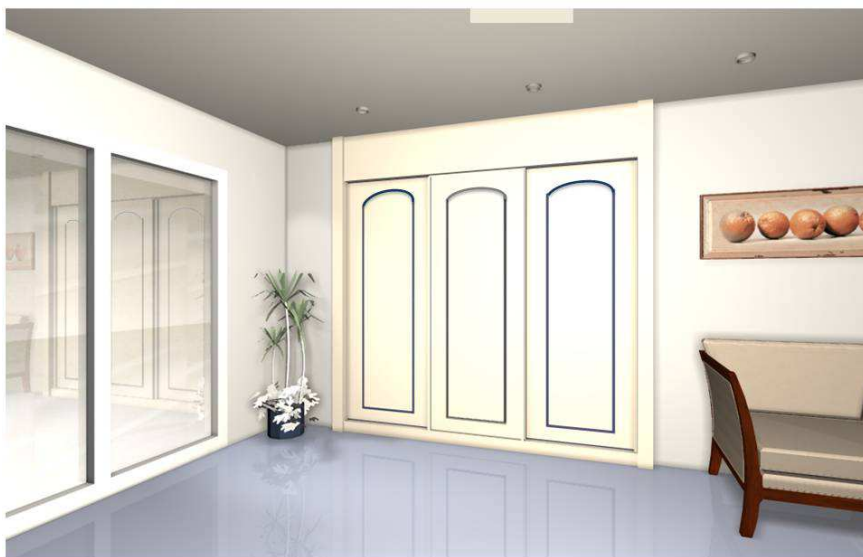

GUILLEN Carpenters

Wardrobes

Sliding Doors

Lacquer

Model BD1 3h

Wardrobe panel, solid core, lacquered, pantograph machined under relief outside, with moulded mill of 50x8 mm. making one box, Mod. BD1.

Interior module in 16 mm melamine board, 580 mm deep, with 10 mm flush-mounted base, side and rear walls, with shelf panel separating the baggage space and the clothes rail.

Lacquer-Finish Wardrobes with Sliding wardrobe 3 leafs. Mod BD1

Options
(Concern the price: YES)

Leaf Width

- ☐ 500 mm
- ☐ 600 mm
- ☐ 700 mm
- ☐ 800 mm

Systems

- ☐ Without frame
- ☐ With frame
- ☐ OMEGA
- ☐ OMEGA 25

Finish

- ☐ Lacquer Basic
- ☐ Lacquer GIM