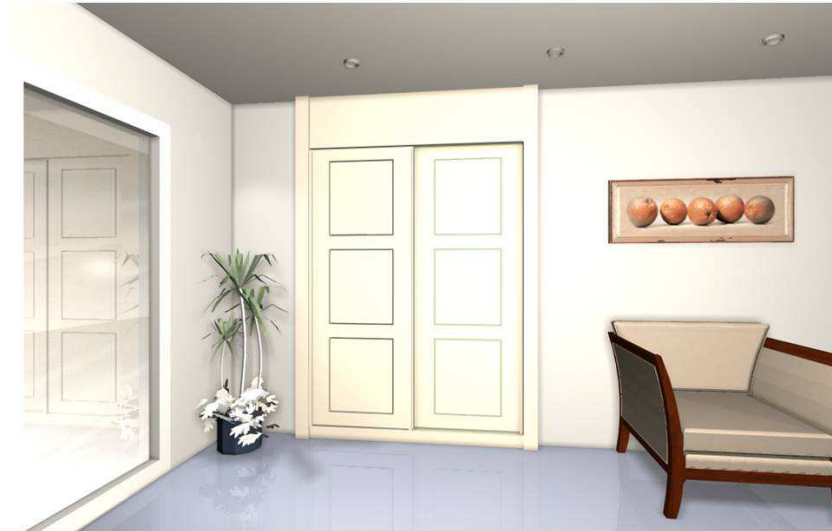

GUILLEN Carpenters

Wardrobes

Sliding Doors

Lacquer

Model PLR3 2h

Wardrobe panel, solid core, lacquered, pantograph machined under relief outside with trapezoid strokes of 10x3 mm making three same squares, mod. PLR3.

Interior module in 16 mm melamine board, 580 mm deep, with 10 mm flush-mounted base, side and rear walls, with shelf panel separating the baggage space and the clothes rail.

Lacquer-Finish Wardrobes with Sliding wardrobe 2 leaves. Mod PLR3

Options
(Concern the price: YES)

Leaf Width

- ☐ 500 mm
- ☐ 600 mm
- ☐ 700 mm
- ☐ 800 mm

Systems

- ☐ Without frame
- ☐ With frame
- ☐ OMEGA
- ☐ OMEGA 25

Finish

- ☐ Lacquer Basic
- ☐ Lacquer GIM