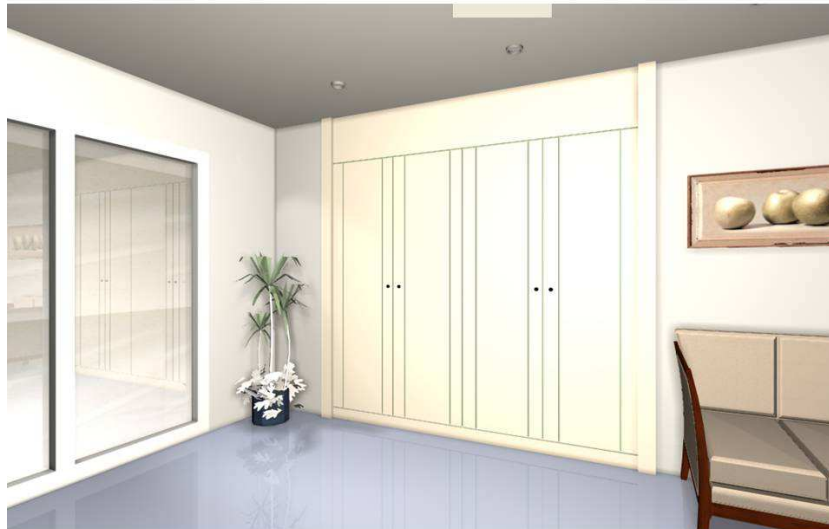

GUILLEN Carpenters

Wardrobes

Retractable Door

Lacquer

Model TL2V 4h

Wardrobe panel, solid core, lacquered, pantograph machined under relief outside with "V" strokes two vertical ones from side to side with four horizontal ones in between, mod. TL2V5. rom top to bottom, mod. TL2V.

Interior module in 16 mm melamine board, 580 mm deep, with 10 mm flush-mounted base, side and rear walls, with shelf panel separating the baggage space and the clothes rail.

Lacquer-Finish Wardrobes with Retractable Doors 4 leaves. Mod TL2V

Options
(Concern the price: NO)

1. Leaf Width
2. ☐ 400 mm
   - ☐ 500 mm
   - ☐ 600 mm

Options
(Concern the price: YES)

1. Hoja
2. ☐ GAMA 16mm
   - ☐ FLUSH 25mm

1. Finish
2. ☐ Lacquer Basic
   - ☐ Lacquer GIM