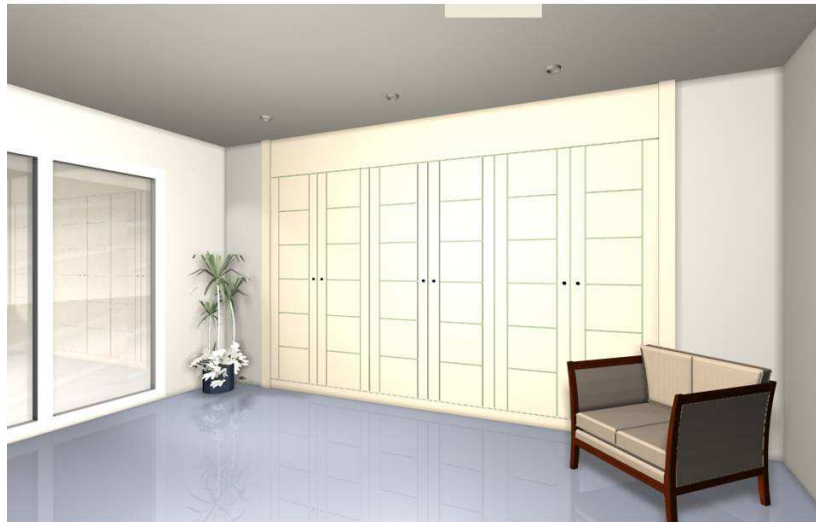

GUILLEN Carpenters

Wardrobes

Retractable Door

Lacquer

Model PL2V5 6h

Wardrobe panel, solid core, lacquered, pantograph machined under relief outside with trapezoid strokes of 10x3 mm making three same squares, mod. PLR3. vertical from top to bottom of the panel and four horizontal ones in between, mod. PL2V5.

Interior module in 16 mm melamine board, 580 mm deep, with 10 mm flush-mounted base, side and rear walls, with shelf panel separating the baggage space and the clothes rail.

Lacquer-Finish Wardrobes with Retractable Doors 6 leaves. Mod PL2V5

Options
(Concern the price: NO)

Leaf Width

- ☐ 400 mm
- ☐ 500 mm
- ☐ 600 mm

Options
(Concern the price: YES)

Hoja

- ☐ GAMA 16mm
- ☐ FLUSH 25mm

Finish

- ☐ Lacquer Basic
- ☐ Lacquer GIM