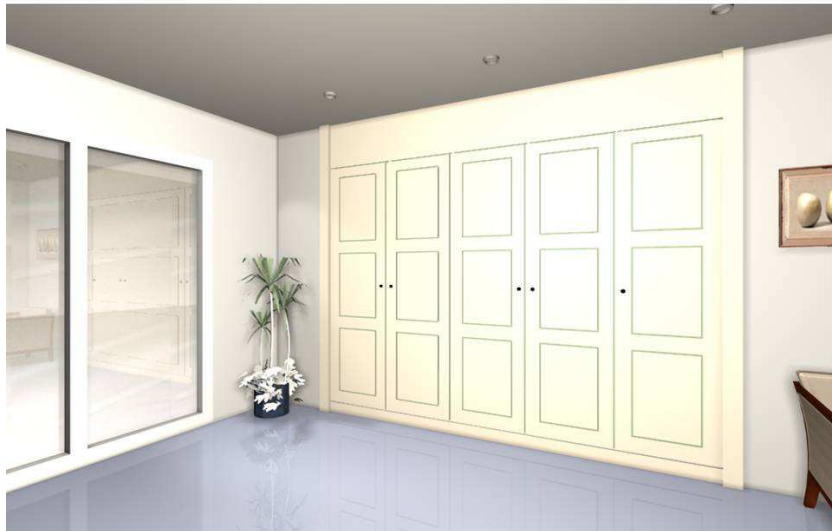

GUILLEN Carpenters

Wardrobes

Retractable Door

Lacquer

Model TLR3 5h

Wardrobe panel, solid core, lacquered, pantograph machined under relief outside with "V" strokes making three same squares, mod. TLR3.

Interior module in 16 mm melamine board, 580 mm deep, with 10 mm flush-mounted base, side and rear walls, with shelf panel separating the baggage space and the clothes rail.

Lacquer-Finish Wardrobes with Retractable Doors 5 leaves. Mod TLR3

Options
(Concern the price: NO)

1. Leaf Width
2. ☐ 400 mm
   - ☐ 500 mm
   - ☐ 600 mm

Options
(Concern the price: YES)

1. Hoja
2. ☐ GAMA 16mm
   - ☐ FLUSH 25mm

1. Finish
2. ☐ Lacquer Basic
   - ☐ Lacquer GIM