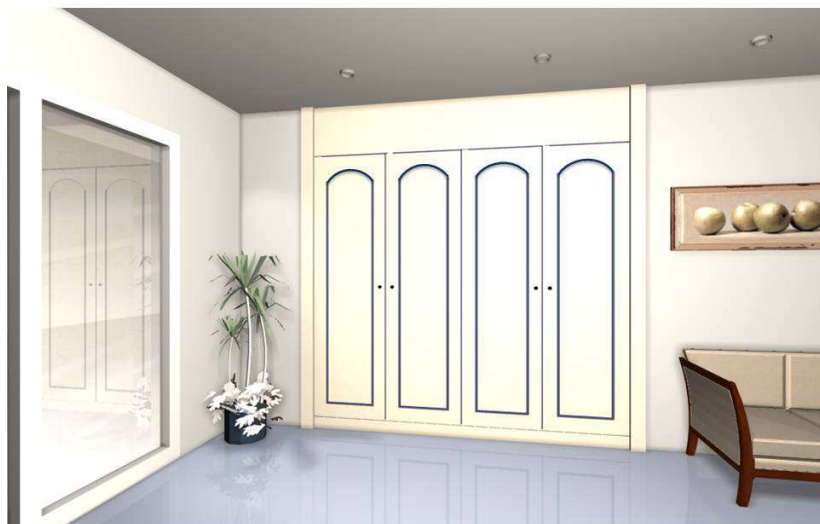

GUILLEN Carpenters

Wardrobes

Retractable Door

Lacquer

Model BD1 4h

Wardrobe panel, solid core, lacquered, pantograph machined under relief outside, with moulded mill of 50x8 mm. making one box, Mod. BD1.

Interior module in 16 mm melamine board, 580 mm deep, with 10 mm flush-mounted base, side and rear walls, with shelf panel separating the baggage space and the clothes rail.

Lacquer-Finish Wardrobes with Retractable Doors 4 leaves. Mod BD1

Options
(Concern the price: NO)

1. Leaf Width
2. ☐ 400 mm
   - ☐ 500 mm
   - ☐ 600 mm

Options
(Concern the price: YES)

1. Hoja
2. ☐ GAMA 16mm
   - ☐ FLUSH 25mm

1. Finish
2. ☐ Lacquer Basic
   - ☐ Lacquer GIM