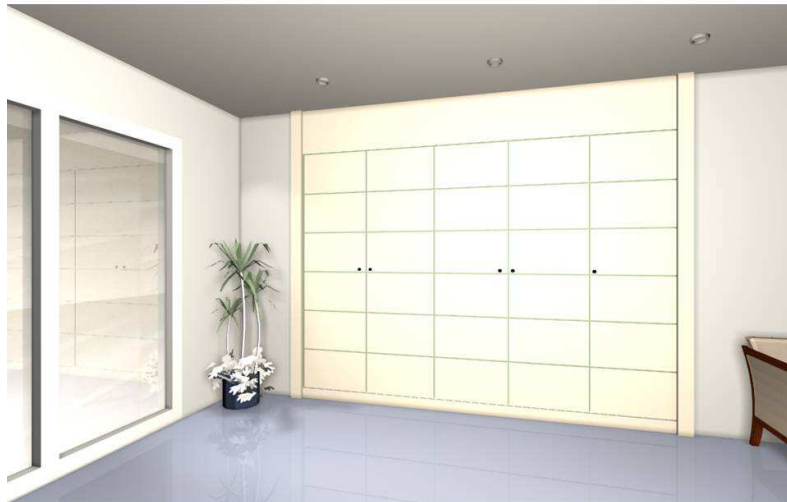

GUILLEN Carpenters

Wardrobes

Retractable Door

Lacquer

Model PLH5 5h

Wardrobe panel, solid core, lacquered, pantograph machined under relief outside with trapezoid strokes of 10x3 mm making four horizontal ones from side to side, mod. PLH5.

Interior module in 16 mm melamine board, 580 mm deep, with 10 mm flush-mounted base, side and rear walls, with shelf panel separating the baggage space and the clothes rail.

Lacquer-Finish Wardrobes with Retractable Doors 5 leaves. Mod PLH5

Options
(Concern the price: NO)

1. Leaf Width
2. ☐ 400 mm
   - ☐ 500 mm
   - ☐ 600 mm

Options
(Concern the price: YES)

1. Hoja
2. ☐ GAMA 16mm
   - ☐ FLUSH 25mm

1. Finish
2. ☐ Lacquer Basic
   - ☐ Lacquer GIM