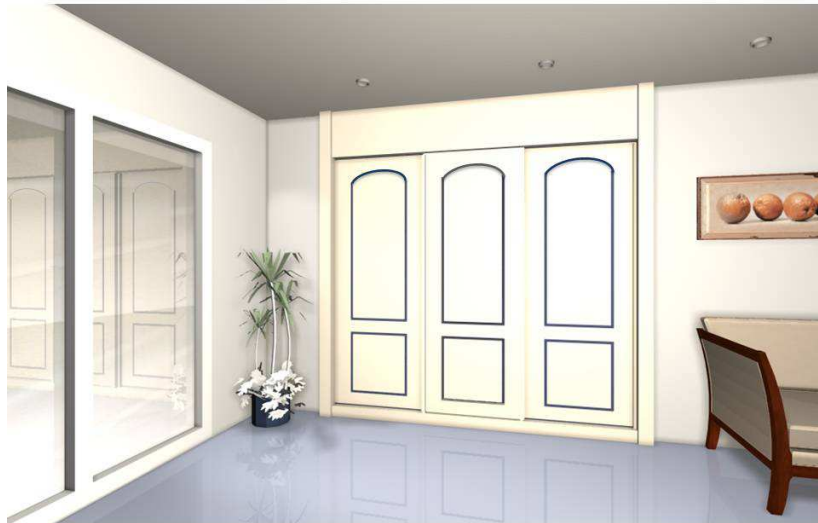

Options (Concern the price: YES)	Leaf Width		Systems	Finish
	500 mm	700 mm		
	600 mm	800 mm	With frame	Lacquer GIM
			OMEGA	
			OMEGA 25	

GUILLEN Carpenters

Wardrobes

Sliding Doors

Lacquer

Model BD2 3h

Wardrobe panel, solid core, lacquered, pantograph machined under relief outside, moulded mill of 50 x 8 mm., making two boxes, the upper one with a lower arch, mod. BD2.