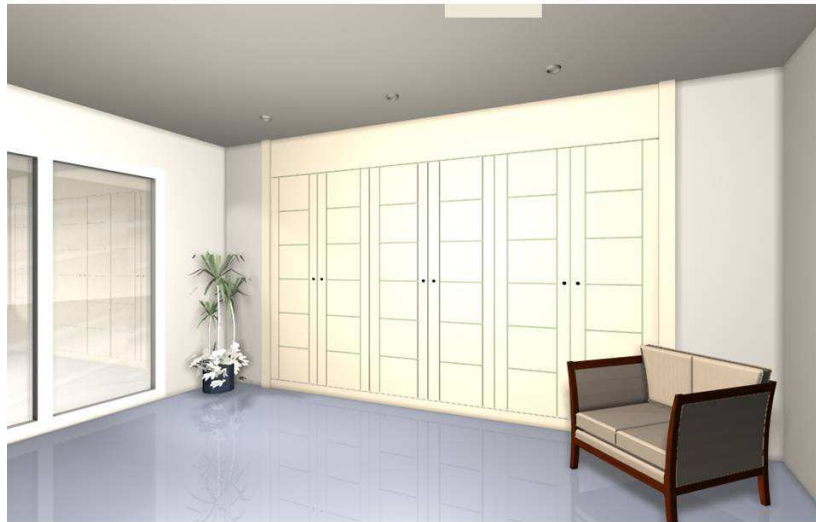

GUILLEN Carpenters

Wardrobes

Retractable Door

Lacquer

Model TL2V5 6h

Wardrobe panel, solid core, lacquered, pantograph machined under relief outside with "V" strokes two vertical ones from side to side with four horizontal ones in between, mod. TL2V5.

Interior module in 16 mm melamine board, 580 mm deep, with 10 mm flush-mounted base, side and rear walls, with shelf panel separating the baggage space and the clothes rail.

Lacquer-Finish Wardrobes with Retractable Doors 6 leaves. Mod TL2V5

Options
(Concern the price: NO)

Leaf Width

- ☐ 400 mm
- ☐ 500 mm
- ☐ 600 mm

Options
(Concern the price: YES)

Hoja

- ☐ GAMA 16mm
- ☐ FLUSH 25mm

Finish

- ☐ Lacquer Basic
- ☐ Lacquer GIM