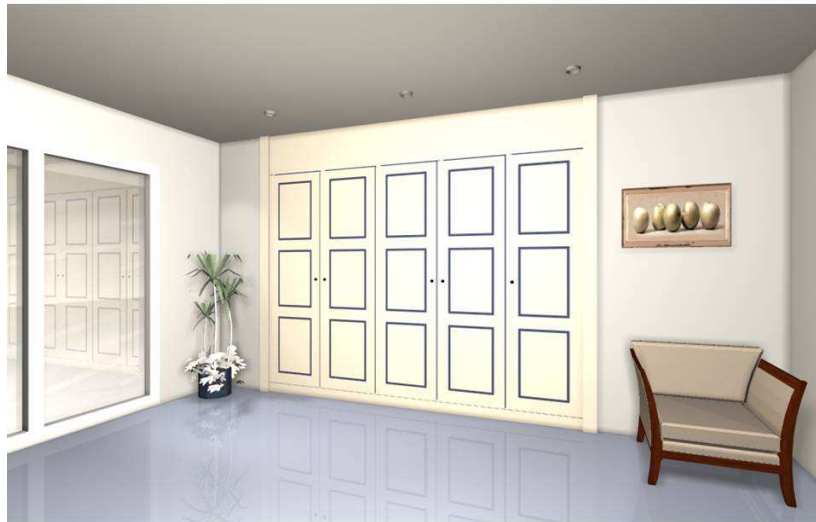

GUILLEN Carpenters

Wardrobes

Retractable Door

Lacquer

Model BR3 5h

Wardrobe panel, solid core, lacquered, pantograph machined under relief outside, moulded mill of 50 x 8 mm., making three same boxes. les mod. BR3.

Interior module in 16 mm melamine board, 580 mm deep, with 10 mm flush-mounted base, side and rear walls, with shelf panel separating the baggage space and the clothes rail.

Lacquer-Finish Wardrobes with Retractable Doors 5 leaves. Mod BR3

Options
(Concern the price: NO)

1. Leaf Width
2. ☐ 400 mm
   - ☐ 500 mm
   - ☐ 600 mm

Options
(Concern the price: YES)

1. Hoja
2. ☐ GAMA 16mm
   - ☐ FLUSH 25mm

1. Finish
2. ☐ Lacquer Basic
   - ☐ Lacquer GIM