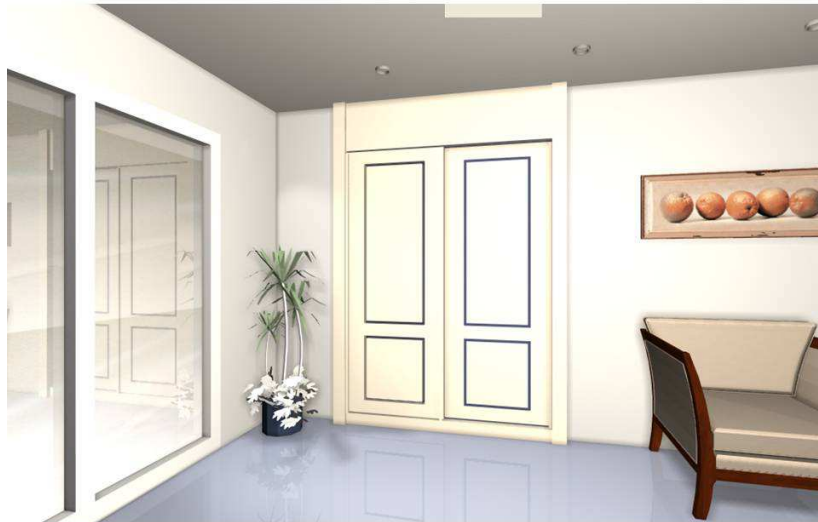

GUILLEN Carpenters

Wardrobes

Sliding Doors

Lacquer

Model BR2 2h

Wardrobe panel, solid core, lacquered, pantograph machined under relief outside, moulded mill of 50 x 8 mm., making two boxes. Mod. BR2.

Interior module in 16 mm melamine board, 580 mm deep, with 10 mm flush-mounted base, side and rear walls, with shelf panel separating the baggage space and the clothes rail.

Lacquer-Finish Wardrobes with Sliding wardrobe 2 leaves. Mod BR2

Options (Concern the price: YES)	Leaf Width		Systems	Finish		
	500 mm	700 mm			Without frame	Lacquer Basic
	600 mm	800 mm	With frame	Lacquer GIM		
			OMEGA			
			OMEGA 25