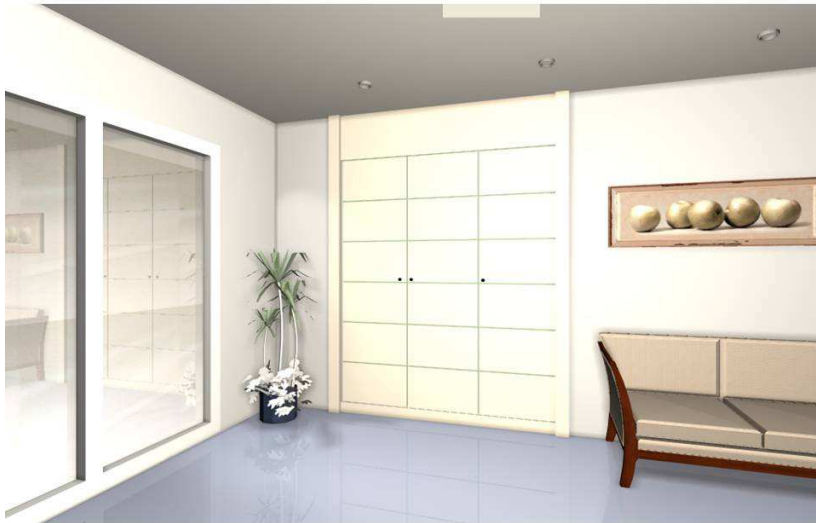

GUILLEN Carpenters

Wardrobes

Retractable Door

Lacquer

Model TLH5 3h

Wardrobe panel, solid core, lacquered, pantograph machined under relief outside with "V" strokes making four horizontal ones from side to side, mod. TLH5.

Interior module in 16 mm melamine board, 580 mm deep, with 10 mm flush-mounted base, side and rear walls, with shelf panel separating the baggage space and the clothes rail.

Lacquer-Finish Wardrobes with Retractable Doors 3 leaves. Mod TLH5

Options
(Concern the price: NO)

1. Leaf Width
2. ☐ 400 mm
   - ☐ 500 mm
   - ☐ 600 mm

Options
(Concern the price: YES)

1. Hoja
2. ☐ GAMA 16mm
   - ☐ FLUSH 25mm

1. Finish
2. ☐ Lacquer Basic
   - ☐ Lacquer GIM