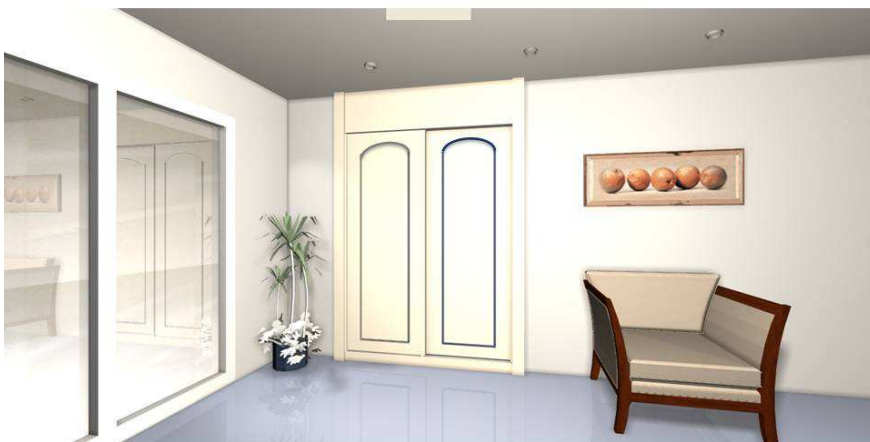

GUILLEN Carpenters

Wardrobes

Sliding Doors

Lacquer

Model BD1 2h

Wardrobe panel, solid core, lacquered, pantograph machined under relief outside, with moulded mill of 50x8 mm. making one box, Mod. BD1.

Interior module in 16 mm melamine board, 580 mm deep, with 10 mm flush-mounted base, side and rear walls, with shelf panel separating the baggage space and the clothes rail.

Lacquer-Finish Wardrobes with Sliding wardrobe 2 leafs. Mod BD1

	<u>Leaf Width</u>		<u>Systems</u>		<u>Finish</u>
Options (Concern the price: YES)	☐ 500 mm	☐ 700 mm	☐ Without frame	☐ With frame	☐ Lacquer Basic
	☐ 600 mm	☐ 800 mm	☐ OMEGA	☐ OMEGA 25	☐ Lacquer GIM