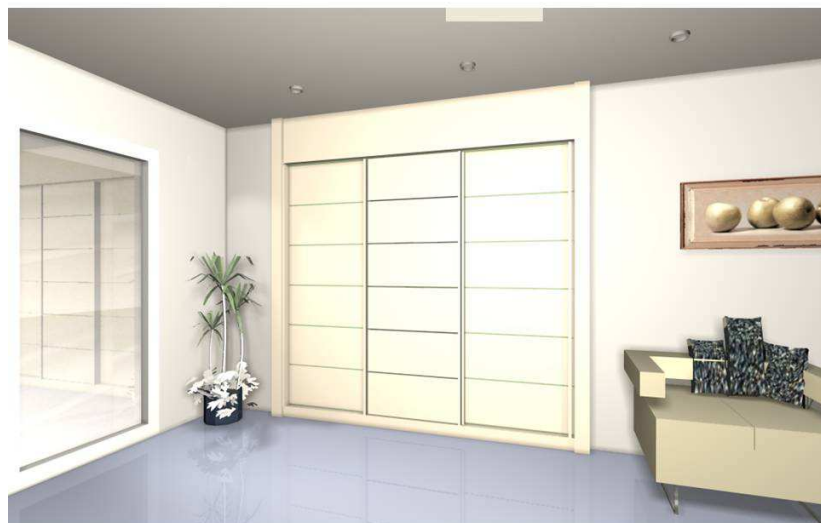

GUILLEN Carpenters

Wardrobes

Sliding Doors

Lacquer

Model TLH5 3h

Wardrobe panel, solid core, lacquered, pantograph machined under relief outside with "V" strokes making four horizontal ones from side to side, mod. TLH5.

Interior module in 16 mm melamine board, 580 mm deep, with 10 mm flush-mounted base, side and rear walls, with shelf panel separating the baggage space and the clothes rail.

Lacquer-Finish Wardrobes with Sliding wardrobe 3 leafs. Mod TLH5

Options
(Concern the price: YES)

Leaf Width

- ☐ 500 mm
- ☐ 600 mm
- ☐ 700 mm
- ☐ 800 mm

Systems

- ☐ Without frame
- ☐ With frame
- ☐ OMEGA
- ☐ OMEGA 25

Finish

- ☐ Lacquer Basic
- ☐ Lacquer GIM