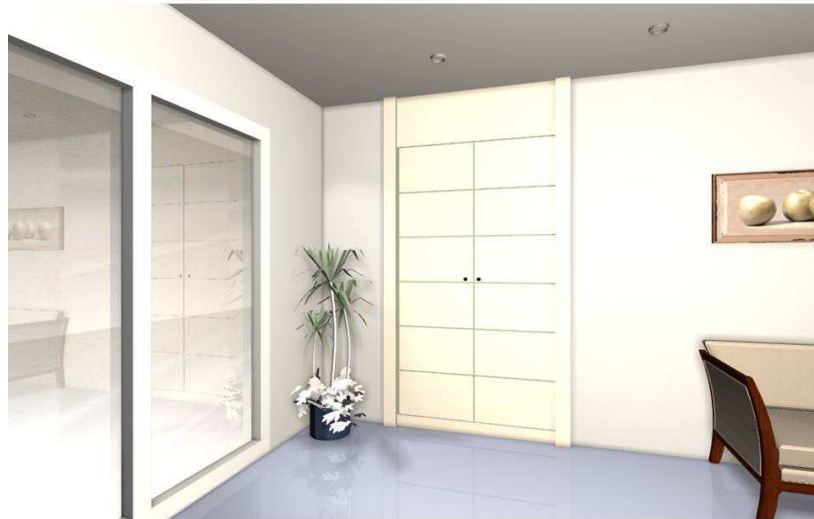

GUILLEN Carpenters

Wardrobes

Retractable Door

Lacquer

Model TLH5 2h

Wardrobe panel, solid core, lacquered, pantograph machined under relief outside with "V" strokes making four horizontal ones from side to side, mod. TLH5.

Interior module in 16 mm melamine board, 580 mm deep, with 10 mm flush-mounted base, side and rear walls, with shelf panel separating the baggage space and the clothes rail.

Lacquer-Finish Wardrobes with Retractable Doors 2 leaves. Mod TLH5

Options
(Concern the price: NO)

1. Leaf Width
2. ☐ 400 mm
   - ☐ 500 mm
   - ☐ 600 mm

Options
(Concern the price: YES)

1. Hoja
2. ☐ GAMA 16mm
   - ☐ FLUSH 25mm

1. Finish
2. ☐ Lacquer Basic
   - ☐ Lacquer GIM