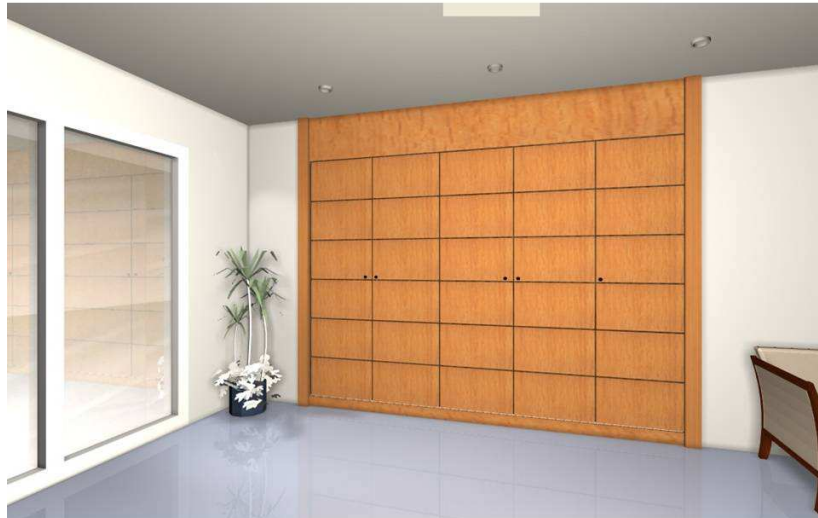

GUILLEN Carpenters

Wardrobes

Retractable Door

Varnish

Model TCH5 5h

Wardrobe panel, solid core, wood veneer both side, varnished in its own colour, pantograph machined under relief outside with "V" strokes making four horizontal strokes side to side , mod. TCH5.

Interior module in 16 mm melamine board, 580 mm deep, with 10 mm flush-mounted base, side and rear walls, with shelf panel separating the baggage space and the clothes rail.

Lacquer-Finish Wardrobes with Retractable Doors 5 leaves. Mod TCH5

Options
(Concern the price: NO)

1. Leaf Width
2. ☐ 400 mm
   - ☐ 500 mm
   - ☐ 600 mm

Options
(Concern the price: YES)

1. Hoja
2. ☐ GAMA 16mm
   - ☐ FLUSH 25mm

1. Finish
2. ☐ Oak
   - ☐ Beech