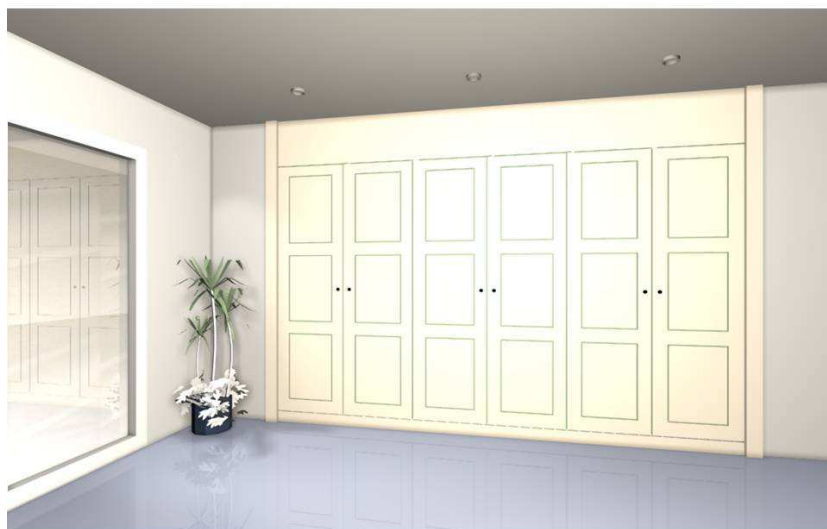

GUILLEN Carpenters

Wardrobes

Retractable Door

Lacquer

Model TLR3 6h

Wardrobe panel, solid core, lacquered, pantograph machined under relief outside with "V" strokes making three same squares, mod. TLR3.

Interior module in 16 mm melamine board, 580 mm deep, with 10 mm flush-mounted base, side and rear walls, with shelf panel separating the baggage space and the clothes rail.

Lacquer-Finish Wardrobes with Retractable Doors 6 leaves. Mod TLR3

Options
(Concern the price: NO)

Leaf Width

- ☐ 400 mm
- ☐ 500 mm
- ☐ 600 mm

Options
(Concern the price: YES)

Hoja

- ☐ GAMA 16mm
- ☐ FLUSH 25mm

Finish

- ☐ Lacquer Basic
- ☐ Lacquer GIM