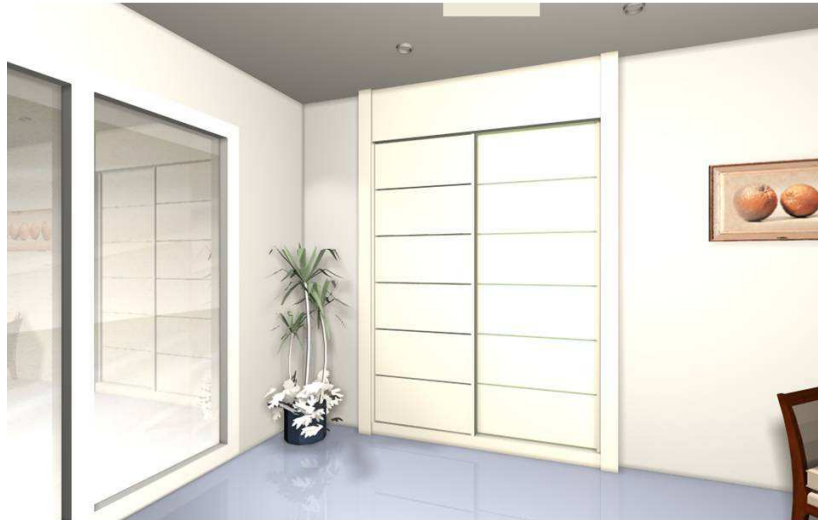

GUILLEN Carpenters

Wardrobes

Sliding Doors

Lacquer

Model PLH5 2h

Wardrobe panel, solid core, lacquered, pantograph machined under relief outside with trapezoid strokes of 10x3 mm making four horizontal ones from side to side, mod. PLH5.

Interior module in 16 mm melamine board, 580 mm deep, with 10 mm flush-mounted base, side and rear walls, with shelf panel separating the baggage space and the clothes rail.

Lacquer-Finish Wardrobes with Sliding wardrobe 2 leaves. Mod PLH5

Options
(Concern the price: YES)

Leaf Width

- ☐ 500 mm
- ☐ 600 mm
- ☐ 700 mm
- ☐ 800 mm

Systems

- ☐ Without frame
- ☐ With frame
- ☐ OMEGA
- ☐ OMEGA 25

Finish

- ☐ Lacquer Basic
- ☐ Lacquer GIM