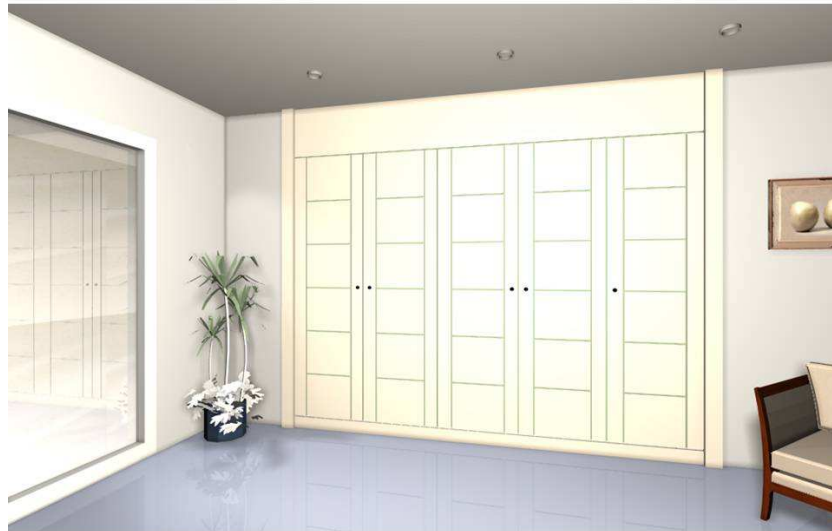

GUILLEN Carpenters

Wardrobes

Retractable Door

Lacquer

Model TL2V5 5h

Wardrobe panel, solid core, lacquered, pantograph machined under relief outside with "V" strokes two vertical ones from side to side with four horizontal ones in between, mod. TL2V5.

Interior module in 16 mm melamine board, 580 mm deep, with 10 mm flush-mounted base, side and rear walls, with shelf panel separating the baggage space and the clothes rail.

Lacquer-Finish Wardrobes with Retractable Doors 5 leaves. Mod TL2V5

Options
(Concern the price: NO)

Leaf Width

- ☐ 400 mm
- ☐ 500 mm
- ☐ 600 mm

Options
(Concern the price: YES)

Hoja

- ☐ GAMA 16mm
- ☐ FLUSH 25mm

Finish

- ☐ Lacquer Basic
- ☐ Lacquer GIM