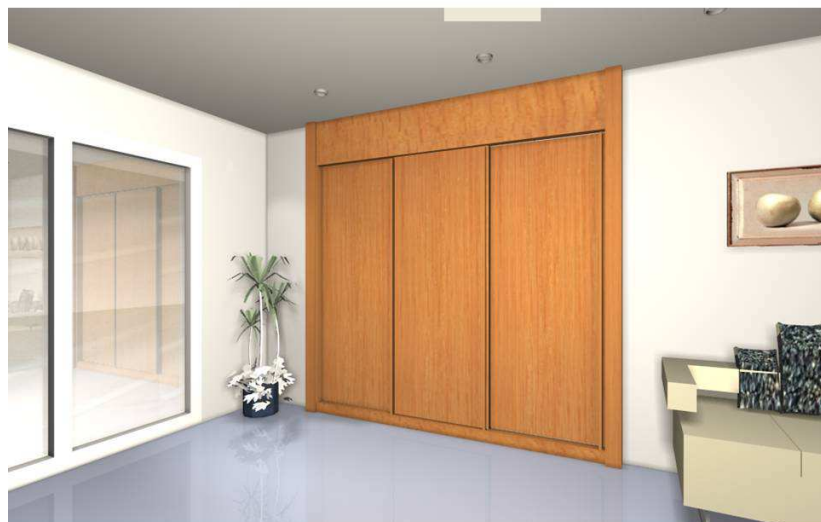

GUILLEN Carpenters

Wardrobes

Sliding Doors

Varnish

Model C3h

Wardrobe panel, solid core, wood veneer both side, varnished in its own colour, with vertical grain and vertical lip. Mod. C

Interior module in 16 mm melamine board, 580 mm deep, with 10 mm flush-mounted base, side and rear walls, with shelf panel separating the baggage space and the clothes rail.

Varnish-Finish Wardrobes with Sliding wardrobe 3 leafs. Mod C

Options
(Concern the price: YES)

Leaf Width

- ☐ 500 mm
- ☐ 600 mm
- ☐ 700 mm
- ☐ 800 mm

Systems

- ☐ Without frame
- ☐ With frame
- ☐ OMEGA
- ☐ OMEGA 25

Finish

- ☐ Oak
- ☐ Beech