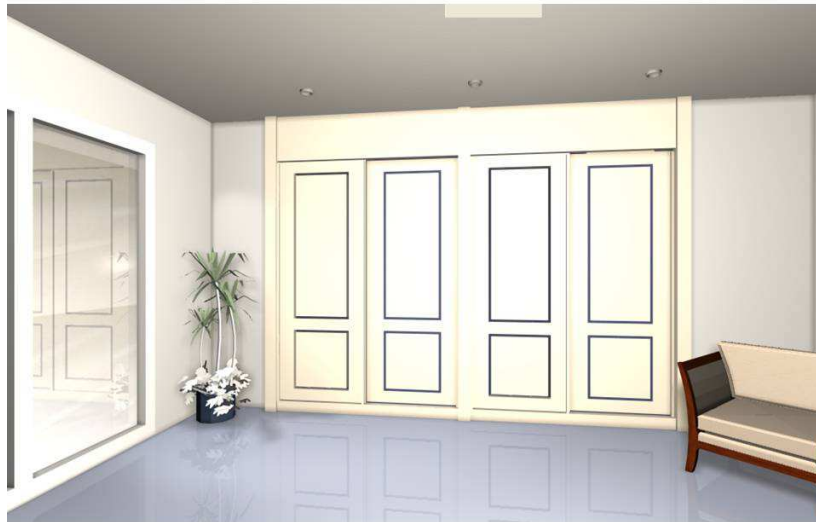

GUILLEN Carpenters

Wardrobes

Sliding Doors

Lacquer

Model BR2 4h

Wardrobe panel, solid core, lacquered, pantograph machined under relief outside, moulded mill of 50 x 8 mm., making two boxes. Mod. BR2.

Interior module in 16 mm melamine board, 580 mm deep, with 10 mm flush-mounted base, side and rear walls, with shelf panel separating the baggage space and the clothes rail.

Lacquer-Finish Wardrobes with Sliding wardrobe 4 leafs. Mod BR2

Options
(Concern the price: YES)

Leaf Width

- ☐ 500 mm
- ☐ 600 mm
- ☐ 700 mm
- ☐ 800 mm

Systems

- ☐ Without frame
- ☐ With frame
- ☐ OMEGA
- ☐ OMEGA 25

Finish

- ☐ Lacquer Basic
- ☐ Lacquer GIM