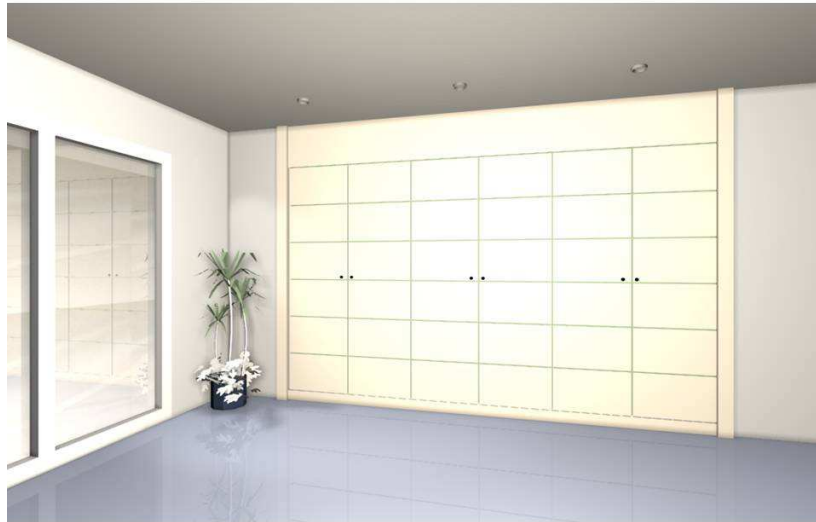

GUILLEN Carpenters

Wardrobes

Retractable Door

Lacquer

Model TLH5 6h

Wardrobe panel, solid core, lacquered, pantograph machined under relief outside with "V" strokes making four horizontal ones from side to side, mod. TLH5.

Interior module in 16 mm melamine board, 580 mm deep, with 10 mm flush-mounted base, side and rear walls, with shelf panel separating the baggage space and the clothes rail.

Lacquer-Finish Wardrobes with Retractable Doors 6 leaves. Mod TLH5

Options
(Concern the price: NO)

1. Leaf Width
2. ☐ 400 mm
   - ☐ 500 mm
   - ☐ 600 mm

Options
(Concern the price: YES)

1. Hoja
2. ☐ GAMA 16mm
   - ☐ FLUSH 25mm

1. Finish
2. ☐ Lacquer Basic
   - ☐ Lacquer GIM