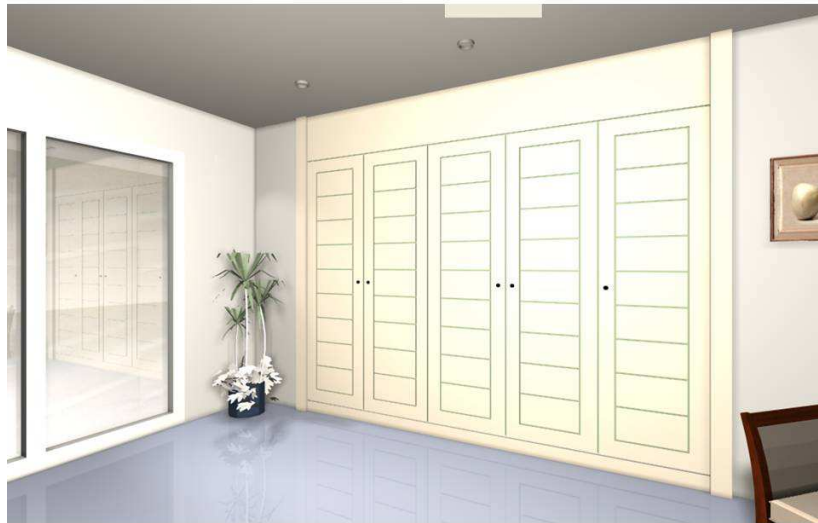

GUILLEN Carpenters

Wardrobes

Retractable Door

Lacquer

Model TL8 5h

Wardrobe panel, solid core, lacquered, pantograph machined under relief outside with "V" strokes making a square with seven horizontal ones, mod. TL8.

Interior module in 16 mm melamine board, 580 mm deep, with 10 mm flush-mounted base, side and rear walls, with shelf panel separating the baggage space and the clothes rail.

Lacquer-Finish Wardrobes with Retractable Doors 5 leaves. Mod TL8

Options
(Concern the price: NO)

1. Leaf Width
2. ☐ 400 mm
   - ☐ 500 mm
   - ☐ 600 mm

Options
(Concern the price: YES)

1. Hoja
2. ☐ GAMA 16mm
   - ☐ FLUSH 25mm

1. Finish
2. ☐ Lacquer Basic
   - ☐ Lacquer GIM