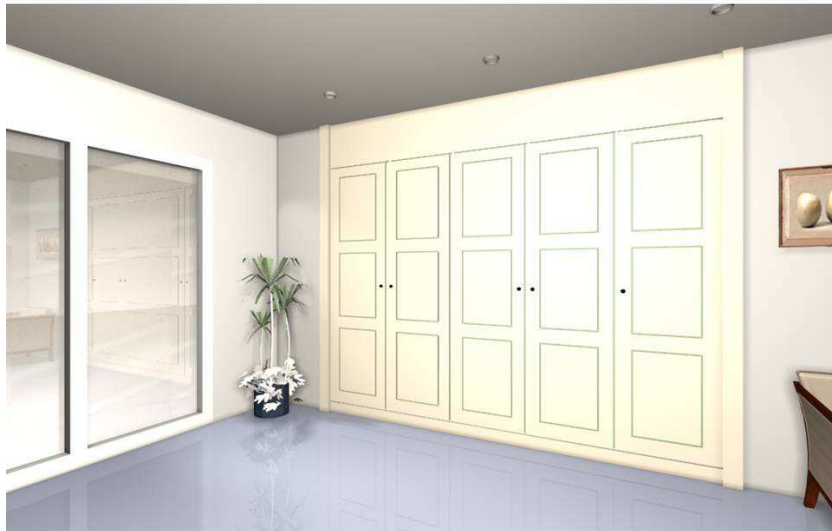

GUILLEN Carpenters

Wardrobes

Retractable Door

Lacquer

Model PLR3 5h

Wardrobe panel, solid core, lacquered, pantograph machined under relief outside with trapezoid strokes of 10x3 mm making three same squares, mod. PLR3.

Interior module in 16 mm melamine board, 580 mm deep, with 10 mm flush-mounted base, side and rear walls, with shelf panel separating the baggage space and the clothes rail.

Lacquer-Finish Wardrobes with Retractable Doors 5 leaves. Mod PLR3

Options
(Concern the price: NO)

1. Leaf Width
2. ☐ 400 mm
   - ☐ 500 mm
   - ☐ 600 mm

Options
(Concern the price: YES)

1. Hoja
2. ☐ GAMA 16mm
   - ☐ FLUSH 25mm

1. Finish
2. ☐ Lacquer Basic
   - ☐ Lacquer GIM