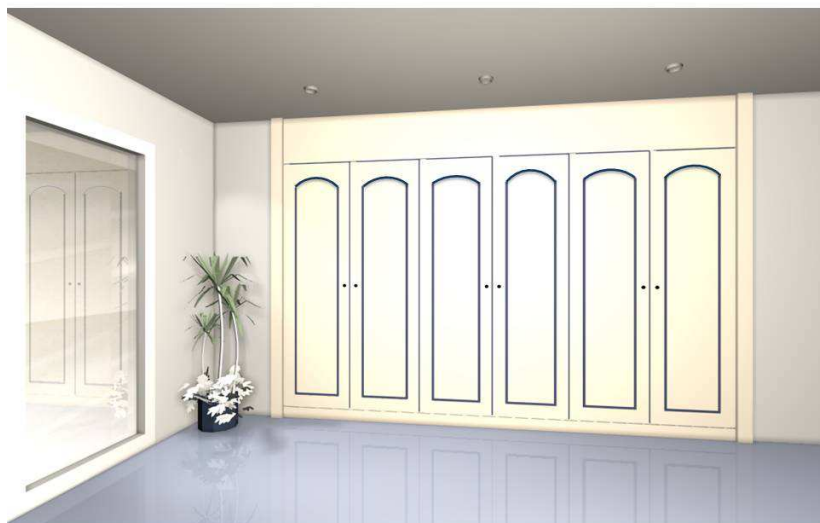

GUILLEN Carpenters

Wardrobes

Retractable Door

Lacquer

Model BD1 6h

Wardrobe panel, solid core, lacquered, pantograph machined under relief outside, with moulded mill of 50x8 mm. making one box, Mod. BD1.

Interior module in 16 mm melamine board, 580 mm deep, with 10 mm flush-mounted base, side and rear walls, with shelf panel separating the baggage space and the clothes rail.

Lacquer-Finish Wardrobes with Retractable Doors 6 leaves. Mod BD1

Options
(Concern the price: NO)

1. Leaf Width
2. ☐ 400 mm
   - ☐ 500 mm
   - ☐ 600 mm

Options
(Concern the price: YES)

1. Hoja
2. ☐ GAMA 16mm
   - ☐ FLUSH 25mm

1. Finish
2. ☐ Lacquer Basic
   - ☐ Lacquer GIM