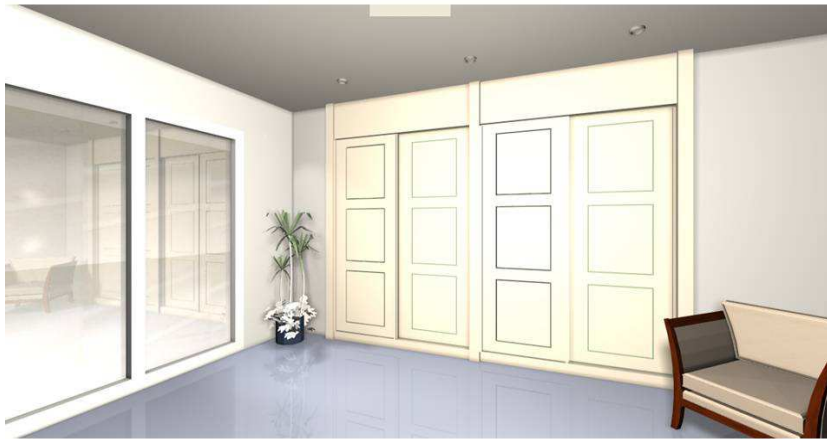

GUILLEN Carpenters

Wardrobes

Sliding Doors

Lacquer

Model TLR3 4h

Wardrobe panel, solid core, lacquered, pantograph machined under relief outside with "V" strokes making three same squares, mod. TLR3..

Interior module in 16 mm melamine board, 580 mm deep, with 10 mm flush-mounted base, side and rear walls, with shelf panel separating the baggage space and the clothes rail.

Lacquer-Finish Wardrobes with Sliding wardrobe 4 leafs. Mod TLR3

Options (Concern the price: YES)	Leaf Width		Systems	Finish		
	☐ 500 mm ☐ 600 mm	☐ 700 mm ☐ 800 mm			☐ Without frame ☐ With frame ☐ OMEGA ☐ OMEGA 25	☐ Lacquer Basic ☐ Lacquer GIM