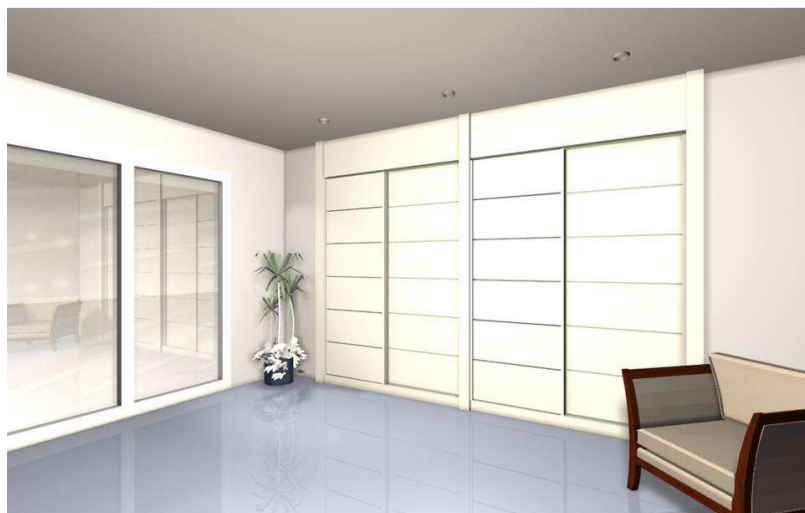

GUILLEN Carpenters

Wardrobes

Sliding Doors

Lacquer

Model PLH5 4h

Wardrobe panel, solid core, lacquered, pantograph machined under relief outside with trapezoid strokes of 10x3 mm making four horizontal ones from side to side, mod. PLH5.

Interior module in 16 mm melamine board, 580 mm deep, with 10 mm flush-mounted base, side and rear walls, with shelf panel separating the baggage space and the clothes rail.

Lacquer-Finish Wardrobes with Sliding wardrobe 4 leafs. Mod PLH5

Options
(Concern the price: YES)

Leaf Width

- ☐ 500 mm
- ☐ 600 mm
- ☐ 700 mm
- ☐ 800 mm

Systems

- ☐ Without frame
- ☐ With frame
- ☐ OMEGA
- ☐ OMEGA 25

Finish

- ☐ Lacquer Basic
- ☐ Lacquer GIM