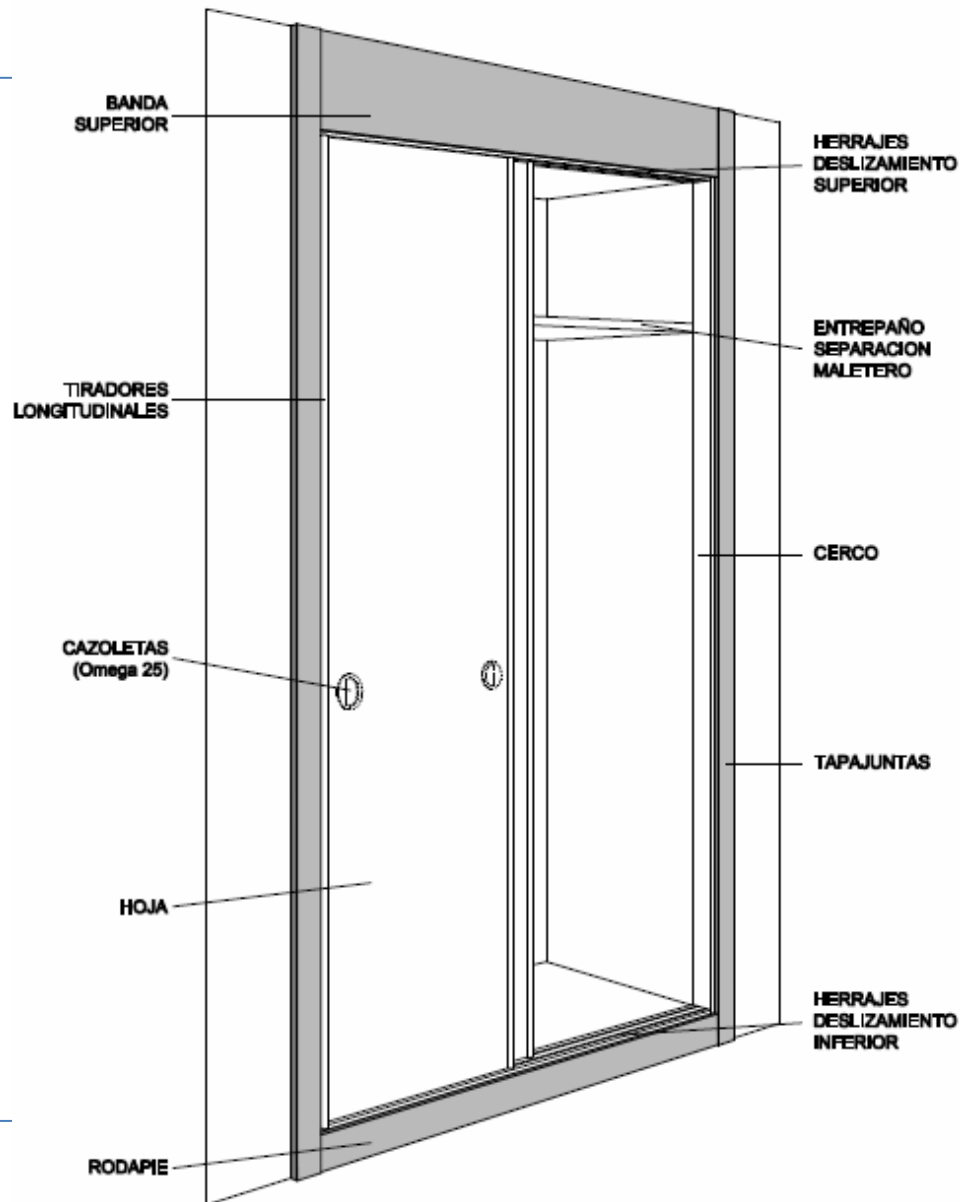

GUILLEN Carpenters

Wardrobes with Retractable Doors

Gama System

Flush System

Self-closing hinges

Wardrobes with sliding doors composed by:

- Featuring flat solid core panels 16-25mm
- Flat crimped reinforced flashing jambs
- Hinges
 - Complete set of sliding-door
 - Longitudinal handle in extruded aluminium (moulded bosses in Omega 25)
- Interior module in 16 mm melamine board, 580 mm deep, with 10 mm flush-mounted base, side and rear walls, with shelf panel separating the baggage space and the clothes rail.

■ Measured panel:

- Width: 500-600-700-800-900-1000-1100 mm
- Height: 2206 mm
- Thickness: 16 mm - 25 mm (Omega 25)

■ Finish:

- Basic Lacquer (3 coats)
- GIM Lacquer (6 coats)
- Varnish

GUILLEN Carpenters

Wardrobes with Sliding Doors

Without frame System:

- Wardrobes with one-piece DMF sliding doors
- Featuring flat solid core panels 502 to 802x2161x16 mm.
- Hidden 16 mm reinforcement
- Flat crimped reinforced flashing 70x16 mm jambs
- Skirting 70x12 mm
- 12 mm top band adjustable to fit to ceiling
- Complete set of KLEIN sliding-door fittings with floor-sunken double guide rails and fitted ceiling
- GIM longitudinal handle in extruded aluminium. 2 per panel