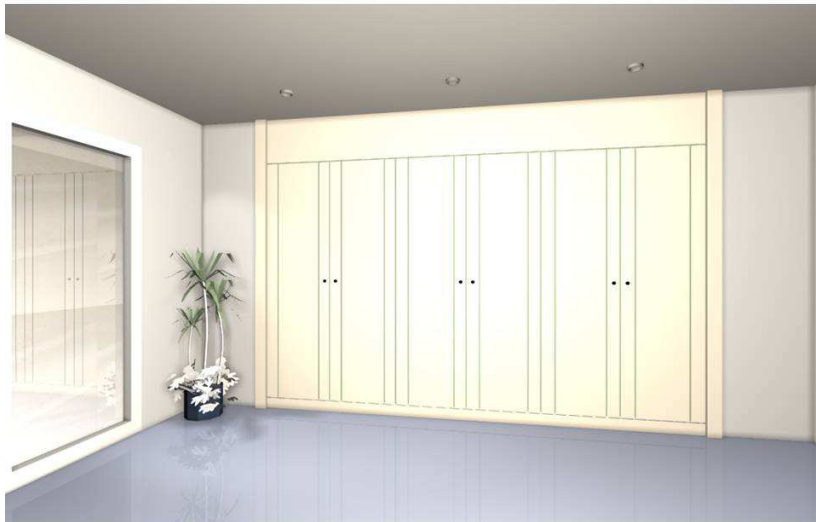

GUILLEN Carpenters

Wardrobes

Retractable Door

Lacquer

Model TL2V 6h

Wardrobe panel, solid core, lacquered, pantograph machined under relief outside with "V" strokes two vertical ones from side to side with four horizontal ones in between, mod. TL2V5. rom top to bottom, mod. TL2V.

Interior module in 16 mm melamine board, 580 mm deep, with 10 mm flush-mounted base, side and rear walls, with shelf panel separating the baggage space and the clothes rail.

Lacquer-Finish Wardrobes with Retractable Doors 6 leaves. Mod TL2V

Options
(Concern the price: NO)

1. Leaf Width
2. ☐ 400 mm
   - ☐ 500 mm
   - ☐ 600 mm

Options
(Concern the price: YES)

1. Hoja
2. ☐ GAMA 16mm
   - ☐ FLUSH 25mm

1. Finish
2. ☐ Lacquer Basic
   - ☐ Lacquer GIM