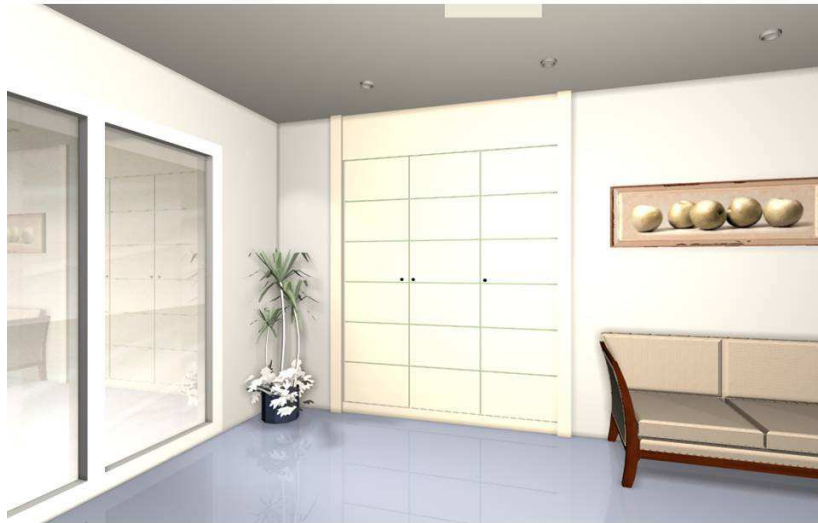

GUILLEN Carpenters

Wardrobes

Retractable Door

Lacquer

Model PLH5 3h

Wardrobe panel, solid core, lacquered, pantograph machined under relief outside with trapezoid strokes of 10x3 mm making four horizontal ones from side to side, mod. PLH5.

Interior module in 16 mm melamine board, 580 mm deep, with 10 mm flush-mounted base, side and rear walls, with shelf panel separating the baggage space and the clothes rail.

Lacquer-Finish Wardrobes with Retractable Doors 3 leaves. Mod PLH5

Options
(Concern the price: NO)

Leaf Width

- ☐ 400 mm
- ☐ 500 mm
- ☐ 600 mm

Options
(Concern the price: YES)

Hoja

- ☐ GAMA 16mm
- ☐ FLUSH 25mm

Finish

- ☐ Lacquer Basic
- ☐ Lacquer GIM