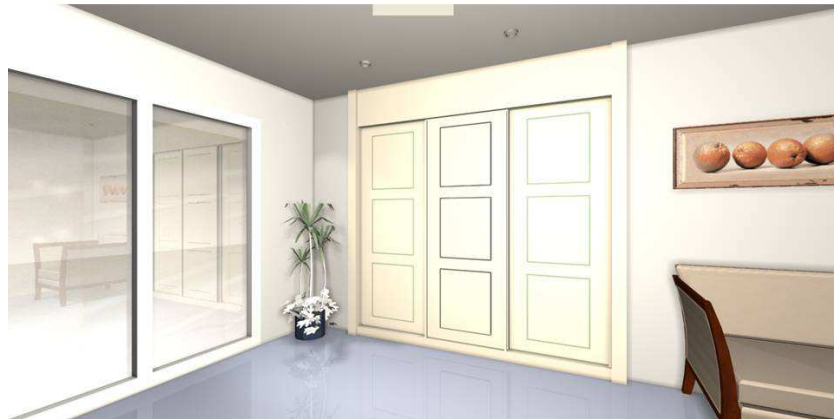

GUILLEN Carpenters

Wardrobes

Sliding Doors

Lacquer

Model PLR3 3h

Wardrobe panel, solid core, lacquered, pantograph machined under relief outside with trapezoid strokes of 10x3 mm making three same squares, mod. PLR3.

Interior module in 16 mm melamine board, 580 mm deep, with 10 mm flush-mounted base, side and rear walls, with shelf panel separating the baggage space and the clothes rail.

Lacquer-Finish Wardrobes with Sliding wardrobe 3 leaves. Mod TLR3

Options
(Concern the price: YES)

Leaf Width

- ☐ 500 mm
- ☐ 600 mm
- ☐ 700 mm
- ☐ 800 mm

Systems

- ☐ Without frame
- ☐ With frame
- ☐ OMEGA
- ☐ OMEGA 25

Finish

- ☐ Lacquer Basic
- ☐ Lacquer GIM