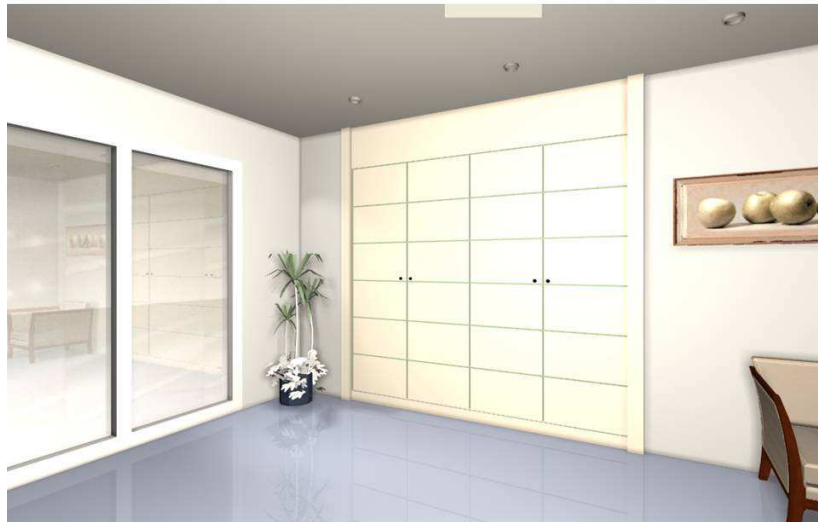

GUILLEN Carpenters

Wardrobes

Retractable Door

Lacquer

Model TLH5 4h

Wardrobe panel, solid core, lacquered, pantograph machined under relief outside with "V" strokes making four horizontal ones from side to side, mod. TLH5.

Interior module in 16 mm melamine board, 580 mm deep, with 10 mm flush-mounted base, side and rear walls, with shelf panel separating the baggage space and the clothes rail.

Lacquer-Finish Wardrobes with Retractable Doors 4 leaves. Mod TLH5

Options
(Concern the price: NO)

1. Leaf Width
2. ☐ 400 mm
   - ☐ 500 mm
   - ☐ 600 mm

Options
(Concern the price: YES)

1. Hoja
2. ☐ GAMA 16mm
   - ☐ FLUSH 25mm

1. Finish
2. ☐ Lacquer Basic
   - ☐ Lacquer GIM