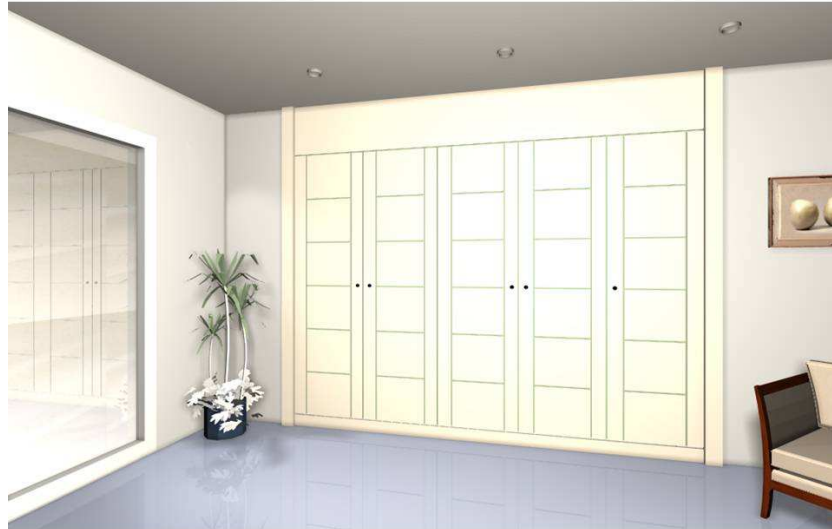

GUILLEN Carpenters

Wardrobes

Retractable Door

Lacquer

Model PL2V5 5h

Wardrobe panel, solid core, lacquered, pantograph machined under relief outside with trapezoid strokes of 10x3 mm making three same squares, mod. PLR3. vertical from top to bottom of the panel and four horizontal ones in between, mod. PL2V5.

Interior module in 16 mm melamine board, 580 mm deep, with 10 mm flush-mounted base, side and rear walls, with shelf panel separating the baggage space and the clothes rail.

Lacquer-Finish Wardrobes with Retractable Doors 5 leaves. Mod PL2V5

Options
(Concern the price: NO)

1. Leaf Width
2. ☐ 400 mm
   - ☐ 500 mm
   - ☐ 600 mm

Options
(Concern the price: YES)

1. Hoja
2. ☐ GAMA 16mm
   - ☐ FLUSH 25mm

1. Finish
2. ☐ Lacquer Basic
   - ☐ Lacquer GIM