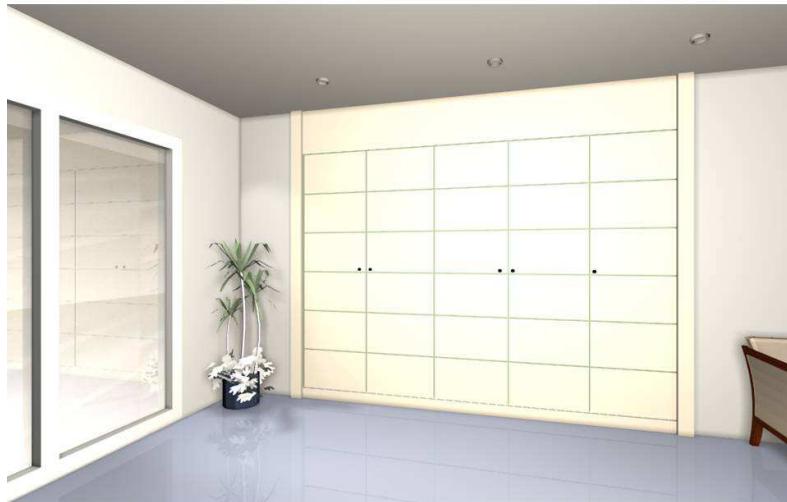

GUILLEN Carpenters

Wardrobes

Retractable Door

Lacquer

Model TLH5 5h

Wardrobe panel, solid core, lacquered, pantograph machined under relief outside with "V" strokes making four horizontal ones from side to side, mod. TLH5.

Interior module in 16 mm melamine board, 580 mm deep, with 10 mm flush-mounted base, side and rear walls, with shelf panel separating the baggage space and the clothes rail.

Lacquer-Finish Wardrobes with Retractable Doors 5 leaves. Mod TLH5

Options
(Concern the price: NO)

1. Leaf Width
2. ☐ 400 mm
   - ☐ 500 mm
   - ☐ 600 mm

Options
(Concern the price: YES)

1. Hoja
2. ☐ GAMA 16mm
   - ☐ FLUSH 25mm

1. Finish
2. ☐ Lacquer Basic
   - ☐ Lacquer GIM