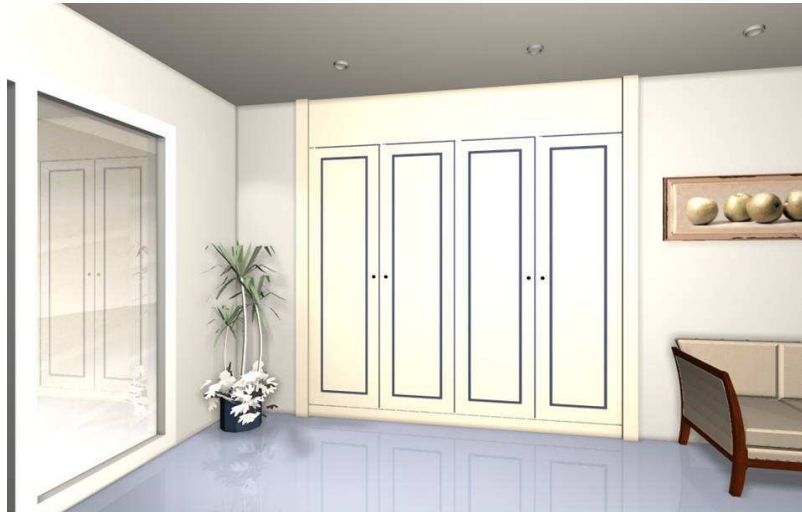

GUILLEN Carpenters

Wardrobes

Retractable Door

Lacquer

Model BR1 4h

Wardrobe panel, solid core, lacquered, pantograph machined under relief outside, with moulded mill of 50x8 mm. making one box, Mod. BR1.

Interior module in 16 mm melamine board, 580 mm deep, with 10 mm flush-mounted base, side and rear walls, with shelf panel separating the baggage space and the clothes rail.

Lacquer-Finish Wardrobes with Retractable Doors 4 leaves. Mod BR1

Options
(Concern the price: NO)

1. Leaf Width
2. ☐ 400 mm
   - ☐ 500 mm
   - ☐ 600 mm

Options
(Concern the price: YES)

1. Hoja
2. ☐ GAMA 16mm
   - ☐ FLUSH 25mm

1. Finish
2. ☐ Lacquer Basic
   - ☐ Lacquer GIM