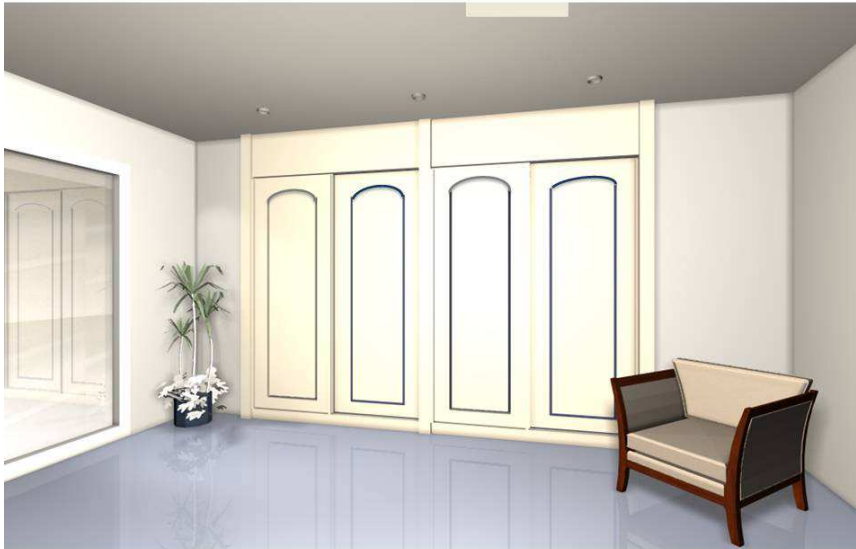

GUILLEN Carpenters

Wardrobes

Sliding Doors

Lacquer

Model BD1 4h

Wardrobe panel, solid core, lacquered, pantograph machined under relief outside, with moulded mill of 50x8 mm. making one box, Mod. BD1.

Interior module in 16 mm melamine board, 580 mm deep, with 10 mm flush-mounted base, side and rear walls, with shelf panel separating the baggage space and the clothes rail.

Lacquer-Finish Wardrobes with Sliding wardrobe 4 leafs. Mod BD1

Options (Concern the price: YES)	Leaf Width		Systems	Finish		
	500 mm	700 mm			Without frame	Lacquer Basic
	600 mm	800 mm	With frame	Lacquer GIM		
			OMEGA			
			OMEGA 25