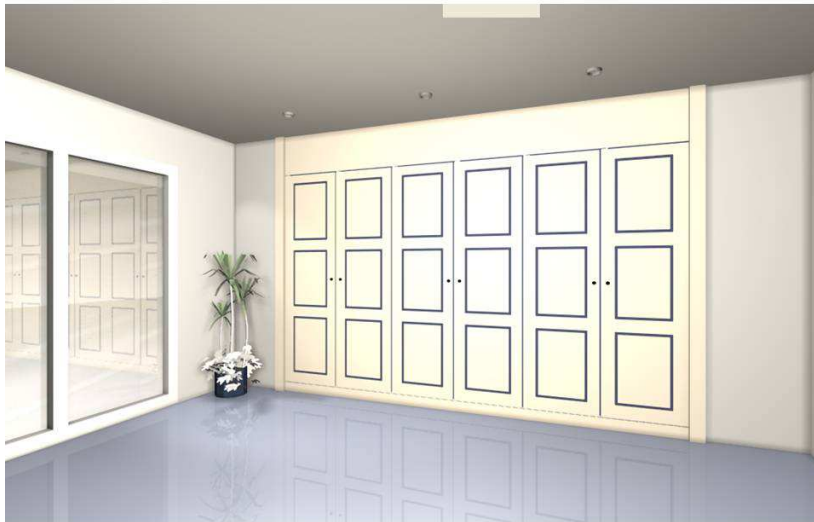

GUILLEN Carpenters

Wardrobes

Retractable Door

Lacquer

Model BR3 6h

Wardrobe panel, solid core, lacquered, pantograph machined under relief outside, moulded mill of 50 x 8 mm., making three same boxes. les mod. BR3.

Interior module in 16 mm melamine board, 580 mm deep, with 10 mm flush-mounted base, side and rear walls, with shelf panel separating the baggage space and the clothes rail.

Lacquer-Finish Wardrobes with Retractable Doors 6 leaves. Mod BR3

Options
(Concern the price: NO)

1. Leaf Width
2. ☐ 400 mm
   - ☐ 500 mm
   - ☐ 600 mm

Options
(Concern the price: YES)

1. Hoja
2. ☐ GAMA 16mm
   - ☐ FLUSH 25mm

1. Finish
2. ☐ Lacquer Basic
   - ☐ Lacquer GIM