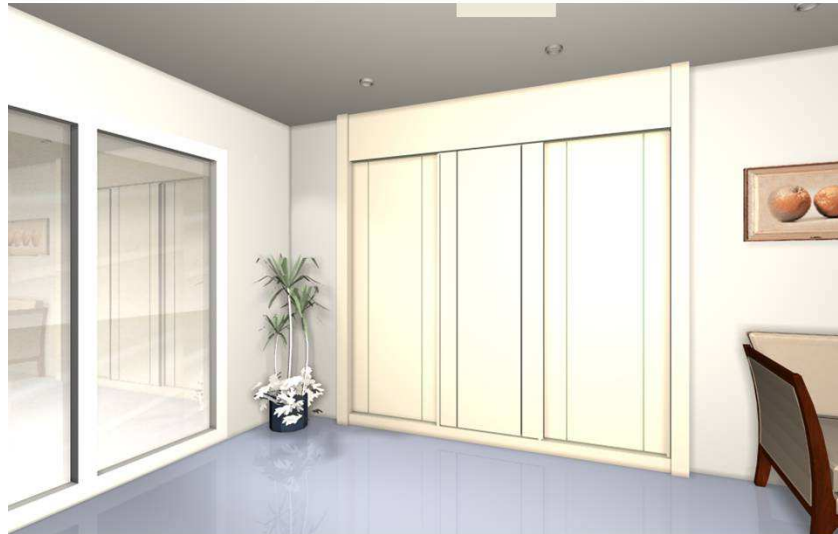

GUILLEN Carpenters

Wardrobes

Sliding Doors

Lacquer

Model PL2V 3h

Hoja de alma llena paramentos en DMF de 16 mm. y alma, pantografiada bajo relieve a la cara exterior con trazo en "pico de gorrión" formando dos vertical de lado a lado de la leaf mod. PL2V.

Interior module in 16 mm melamine board, 580 mm deep, with 10 mm flush-mounted base, side and rear walls, with shelf panel separating the baggage space and the clothes rail.

Lacquer-Finish Wardrobes with Sliding wardrobe 3 leaves. Mod PL2V

Options (Concern the price: YES)	Leaf Width		Systems	Finish		
	■ 500 mm	■ 700 mm			■ Without frame	■ Lacquer Basic
	■ 600 mm	■ 800 mm	■ With frame	■ Lacquer GIM		
			■ OMEGA			
			■ OMEGA 25