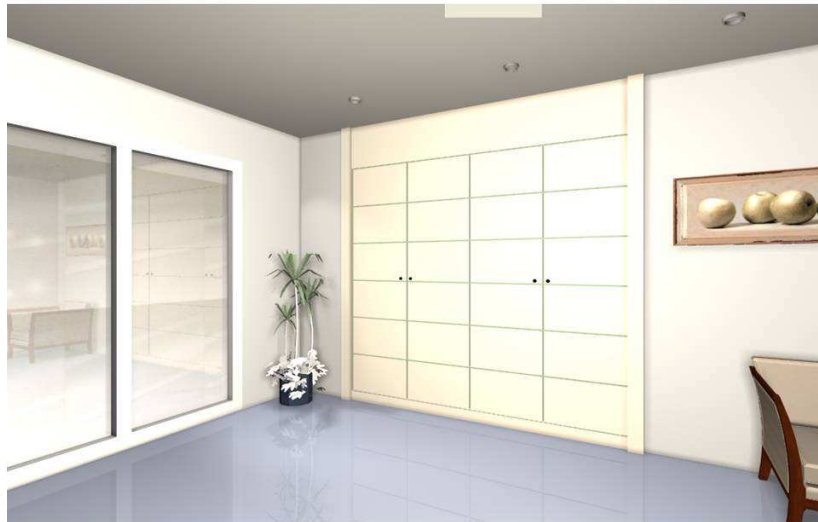

GUILLEN Carpenters

Wardrobes

Retractable Door

Lacquer

Model PLH5 4h

Wardrobe panel, solid core, lacquered, pantograph machined under relief outside with trapezoid strokes of 10x3 mm making four horizontal ones from side to side, mod. PLH5.

Interior module in 16 mm melamine board, 580 mm deep, with 10 mm flush-mounted base, side and rear walls, with shelf panel separating the baggage space and the clothes rail.

Lacquer-Finish Wardrobes with Retractable Doors 4 leaves. Mod PLH5

Options
(Concern the price: NO)

1. Leaf Width
2. ☐ 400 mm
   - ☐ 500 mm
   - ☐ 600 mm

Options
(Concern the price: YES)

1. Hoja
2. ☐ GAMA 16mm
   - ☐ FLUSH 25mm

1. Finish
2. ☐ Lacquer Basic
   - ☐ Lacquer GIM