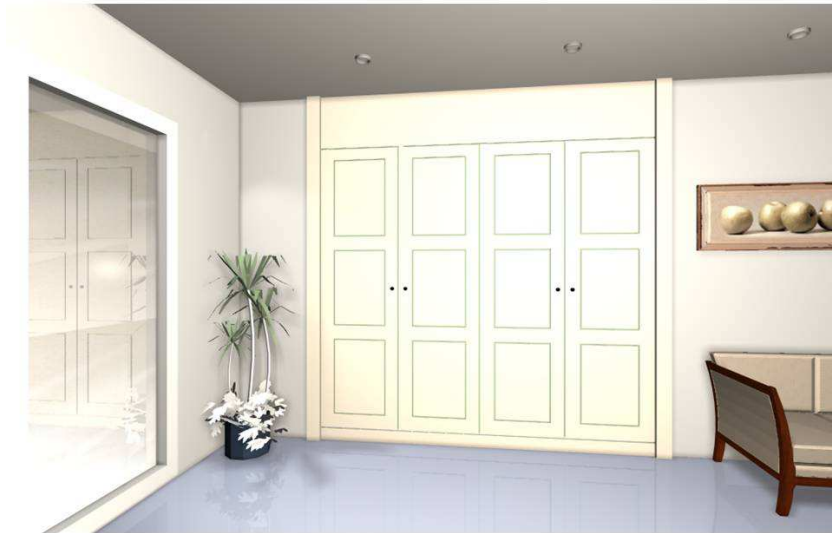

GUILLEN Carpenters

Wardrobes

Retractable Door

Lacquer

Model PLR3 4h

Wardrobe panel, solid core, lacquered, pantograph machined under relief outside with trapezoid strokes of 10x3 mm making three same squares, mod. PLR3.

Interior module in 16 mm melamine board, 580 mm deep, with 10 mm flush-mounted base, side and rear walls, with shelf panel separating the baggage space and the clothes rail.

Lacquer-Finish Wardrobes with Retractable Doors 4 leaves. Mod PLR3

Options
(Concern the price: NO)

1. Leaf Width
2. ☐ 400 mm
   - ☐ 500 mm
   - ☐ 600 mm

Options
(Concern the price: YES)

1. Hoja
2. ☐ GAMA 16mm
   - ☐ FLUSH 25mm

1. Finish
2. ☐ Lacquer Basic
   - ☐ Lacquer GIM