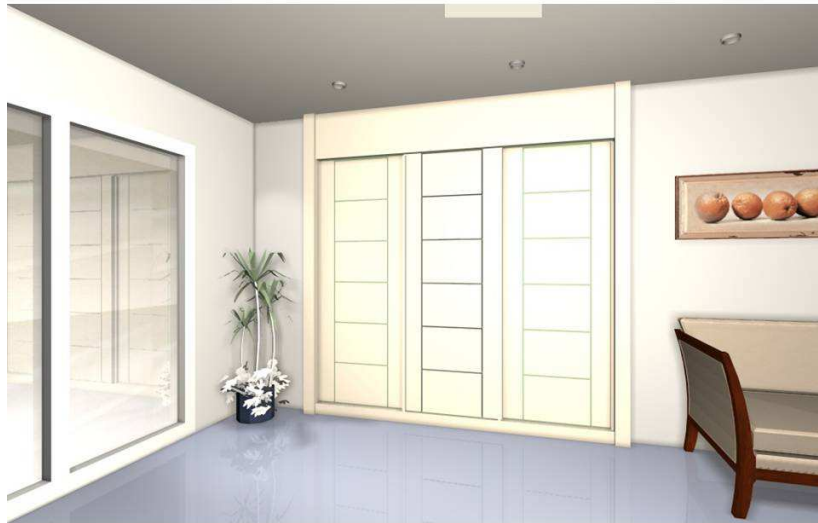

GUILLEN Carpenters

Wardrobes

Sliding Doors

Lacquer

Model TL2V5 3h

Wardrobe panel, solid core, lacquered, pantograph machined under relief outside with "V" strokes two vertical ones from side to side with four horizontal ones in between, mod. TL2V5.

Interior module in 16 mm melamine board, 580 mm deep, with 10 mm flush-mounted base, side and rear walls, with shelf panel separating the baggage space and the clothes rail.

Lacquer-Finish Wardrobes with Sliding wardrobe 3 leafs. Mod TL2V5

Options
(Concern the price: YES)

Leaf Width

- ☐ 500 mm
- ☐ 600 mm
- ☐ 700 mm
- ☐ 800 mm

Systems

- ☐ Without frame
- ☐ With frame
- ☐ OMEGA
- ☐ OMEGA 25

Finish

- ☐ Lacquer Basic
- ☐ Lacquer GIM