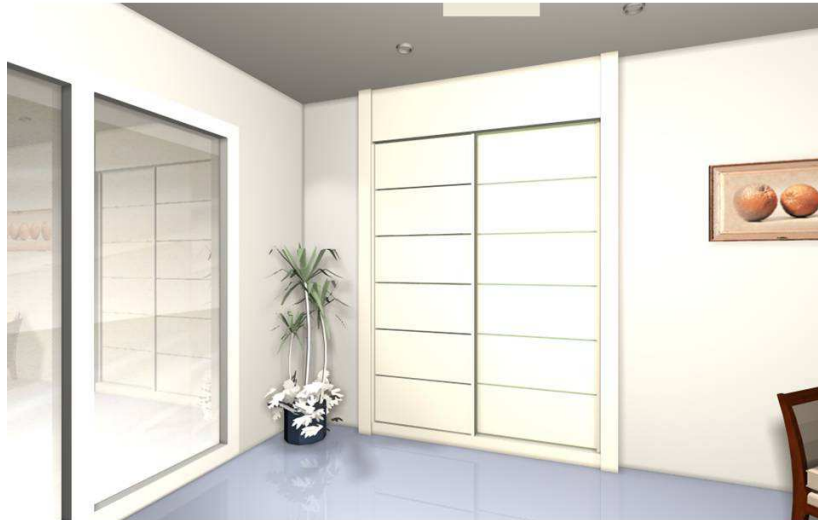

GUILLEN Carpenters

Wardrobes

Sliding Doors

Lacquer

Model TLH5 2h

Wardrobe panel, solid core, lacquered, pantograph machined under relief outside with "V" strokes making four horizontal ones from side to side, mod. TLH5.

Interior module in 16 mm melamine board, 580 mm deep, with 10 mm flush-mounted base, side and rear walls, with shelf panel separating the baggage space and the clothes rail.

Lacquer-Finish Wardrobes with Sliding wardrobe 2 leaves. Mod TLH5

Options
(Concern the price: YES)

1. **Leaf Width**
2. ☐ 500 mm
   - ☐ 600 mm
   - ☐ 700 mm
   - ☐ 800 mm

1. **Systems**
2. ☐ Without frame
   - ☐ With frame
   - ☐ OMEGA
   - ☐ OMEGA 25

1. **Finish**
2. ☐ Lacquer Basic
   - ☐ Lacquer GIM