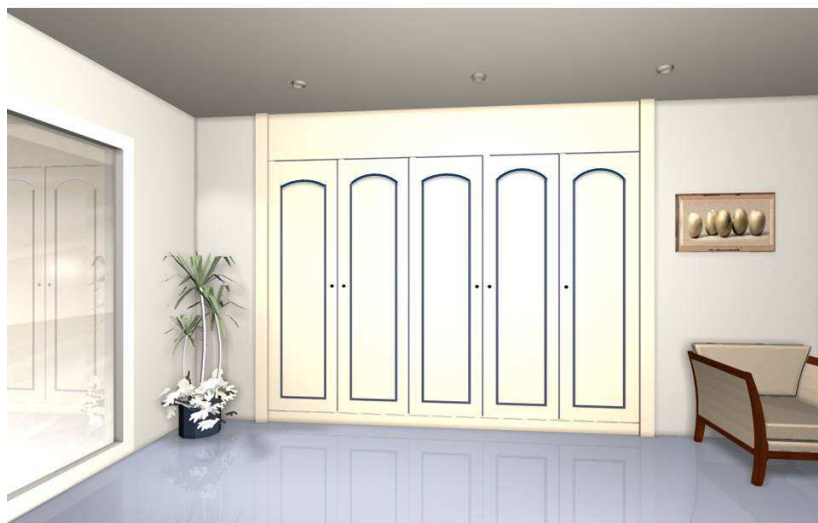

GUILLEN Carpenters

Wardrobes

Retractable Door

Lacquer

Model BD1 5h

Wardrobe panel, solid core, lacquered, pantograph machined under relief outside, with moulded mill of 50x8 mm. making one box, Mod. BD1.

Interior module in 16 mm melamine board, 580 mm deep, with 10 mm flush-mounted base, side and rear walls, with shelf panel separating the baggage space and the clothes rail.

Lacquer-Finish Wardrobes with Retractable Doors 5 leaves. Mod BD1

Options
(Concern the price: NO)

1. Leaf Width
2. ☐ 400 mm
   - ☐ 500 mm
   - ☐ 600 mm

Options
(Concern the price: YES)

1. Hoja
2. ☐ GAMA 16mm
   - ☐ FLUSH 25mm

1. Finish
2. ☐ Lacquer Basic
   - ☐ Lacquer GIM