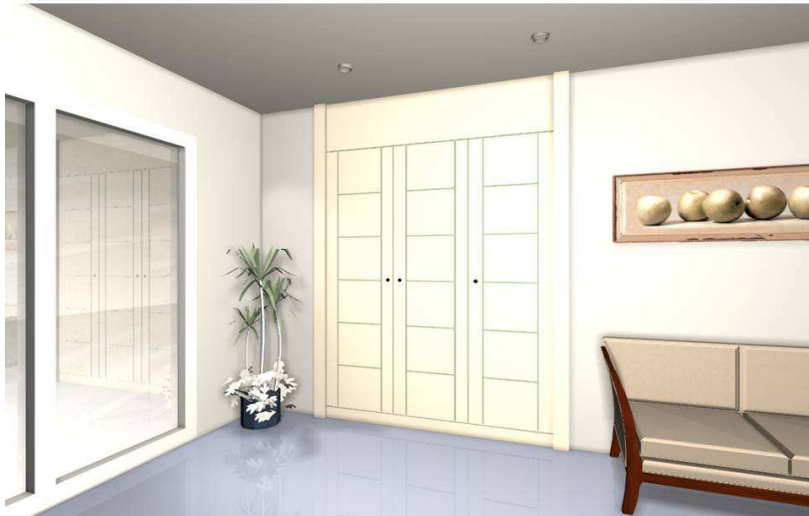

GUILLEN Carpenters

Wardrobes

Retractable Door

Lacquer

Model TL2V5 3h

Wardrobe panel, solid core, lacquered, pantograph machined under relief outside with "V" strokes two vertical ones from side to side with four horizontal ones in between, mod. TL2V5.

Interior module in 16 mm melamine board, 580 mm deep, with 10 mm flush-mounted base, side and rear walls, with shelf panel separating the baggage space and the clothes rail.

Lacquer-Finish Wardrobes with Retractable Doors 3 leaves. Mod TL2V5

Options
(Concern the price: NO)

1. Leaf Width
2. ☐ 400 mm
   - ☐ 500 mm
   - ☐ 600 mm

Options
(Concern the price: YES)

1. Hoja
2. ☐ GAMA 16mm
   - ☐ FLUSH 25mm

1. Finish
2. ☐ Lacquer Basic
   - ☐ Lacquer GIM