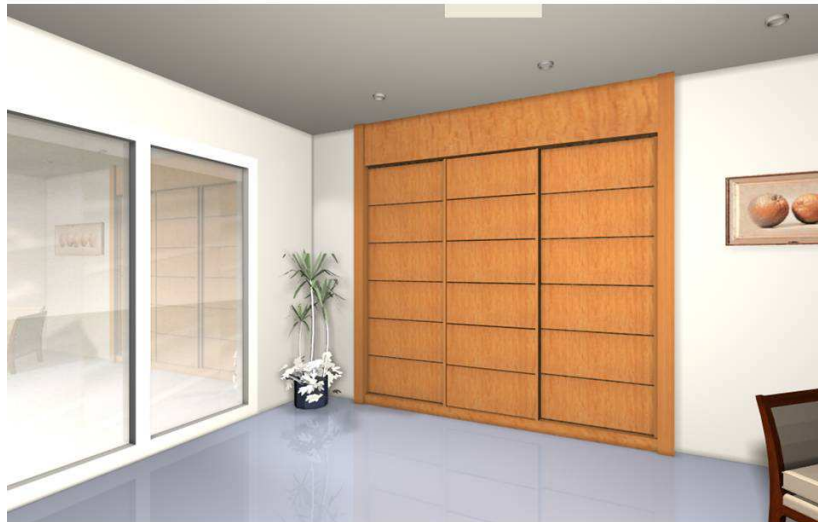

GUILLEN Carpenters

Wardrobes

Sliding Doors

Varnish

Model TCH5 3h

Wardrobe panel, solid core, wood veneer both side, varnished in its own colour, pantograph machined under relief outside with "V" strokes making four horizontal strokes side to side , mod. TCH5.

Interior module in 16 mm melamine board, 580 mm deep, with 10 mm flush-mounted base, side and rear walls, with shelf panel separating the baggage space and the clothes rail.

Varnish-Finish Wardrobes with Sliding wardrobe 3 leaves. Mod TCH5

Options
(Concern the price: YES)

Leaf Width

- ☐ 500 mm
- ☐ 600 mm
- ☐ 700 mm
- ☐ 800 mm

Systems

- ☐ Without frame
- ☐ With frame
- ☐ OMEGA
- ☐ OMEGA 25

Finish

- ☐ Oak
- ☐ Beech