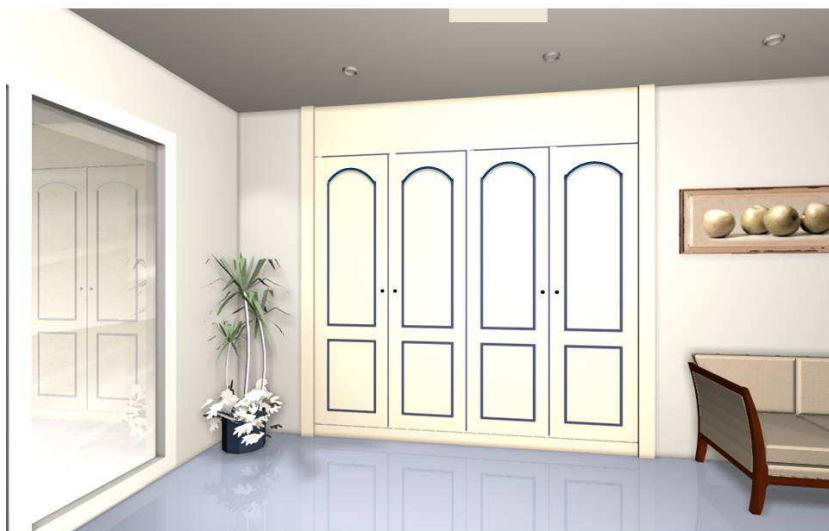

GUILLEN Carpenters

Wardrobes

Retractable Door

Lacquer

Model BD2 4h

Wardrobe panel, solid core, lacquered, pantograph machined under relief outside, moulded mill of 50 x 8 mm., making two boxes, the upper one with a lower arch, mod. BD2.

Interior module in 16 mm melamine board, 580 mm deep, with 10 mm flush-mounted base, side and rear walls, with shelf panel separating the baggage space and the clothes rail.

Lacquer-Finish Wardrobes with Retractable Doors 4 leaves. Mod BD2

Options
(Concern the price: NO)

1. Leaf Width
2. ☐ 400 mm
   - ☐ 500 mm
   - ☐ 600 mm

Options
(Concern the price: YES)

1. Hoja
2. ☐ GAMA 16mm
   - ☐ FLUSH 25mm

1. Finish
2. ☐ Lacquer Basic
   - ☐ Lacquer GIM