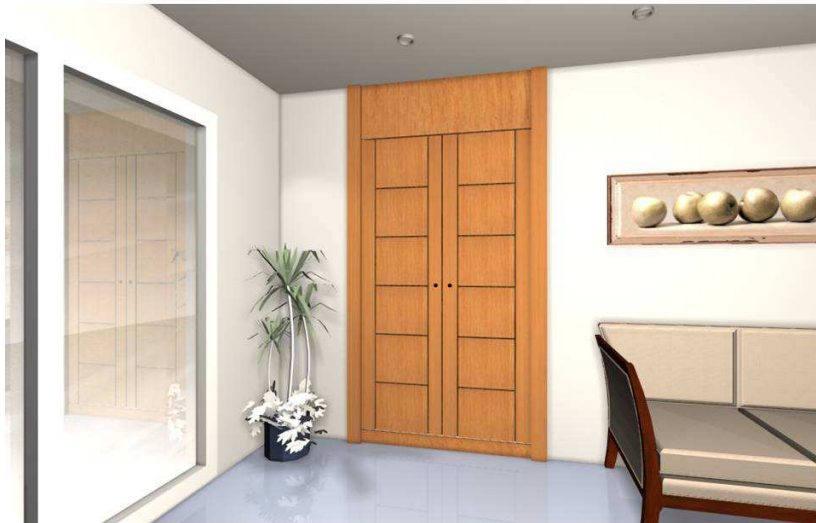

GUILLEN Carpenters

Wardrobes

Retractable Door

Varnish

Model TC2V5 2h

Wardrobe panel, solid core, wood veneer both side, varnished in its own colour, pantograph machined under relief outside with "V" making two vertical strokes vertical ones from side to side, with four horizontal ones in between. mod. TC2V5.

Interior module in 16 mm melamine board, 580 mm deep, with 10 mm flush-mounted base, side and rear walls, with shelf panel separating the baggage space and the clothes rail.

Varnish-Finish Wardrobes with Retractable Doors 2 leaves. Mod TC2V5

Options
(Concern the price: NO)

1. Leaf Width
2. ☐ 400 mm
   - ☐ 500 mm
   - ☐ 600 mm

Options
(Concern the price: YES)

1. Hoja
2. ☐ GAMA 16mm
   - ☐ FLUSH 25mm

1. Finish
2. ☐ Oak
   - ☐ Beech