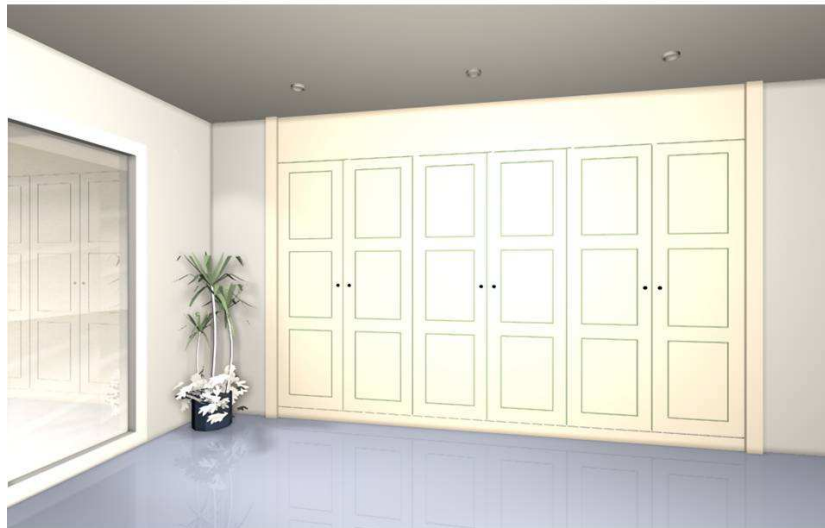

GUILLEN Carpenters

Wardrobes

Retractable Door

Lacquer

Model PLR3 6h

Wardrobe panel, solid core, lacquered, pantograph machined under relief outside with trapezoid strokes of 10x3 mm making three same squares, mod. PLR3.

Interior module in 16 mm melamine board, 580 mm deep, with 10 mm flush-mounted base, side and rear walls, with shelf panel separating the baggage space and the clothes rail.

Lacquer-Finish Wardrobes with Retractable Doors 6 leaves. Mod PLR3

Options
(Concern the price: NO)

1. Leaf Width
2. ☐ 400 mm
   - ☐ 500 mm
   - ☐ 600 mm

Options
(Concern the price: YES)

1. Hoja
2. ☐ GAMA 16mm
   - ☐ FLUSH 25mm

1. Finish
2. ☐ Lacquer Basic
   - ☐ Lacquer GIM