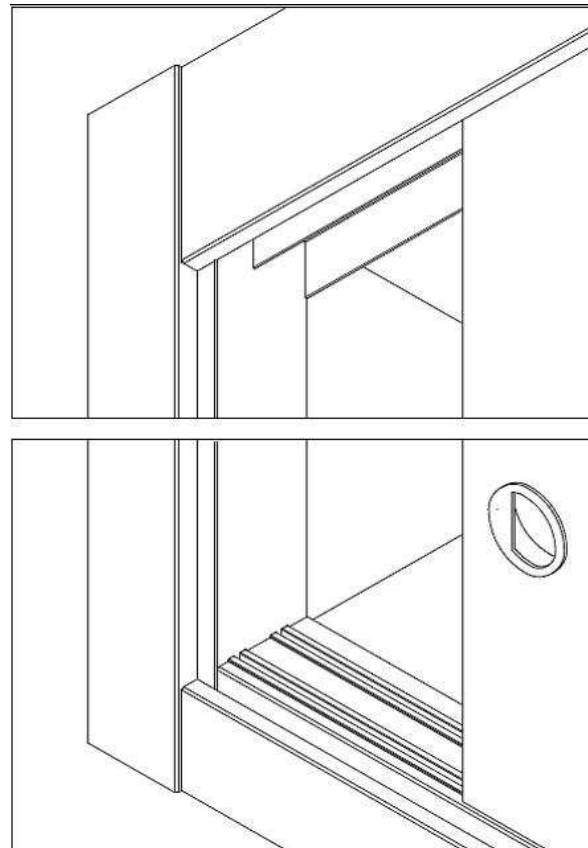

GUILLEN Carpenters

Wardrobes with Sliding Doors

OMEGA 25