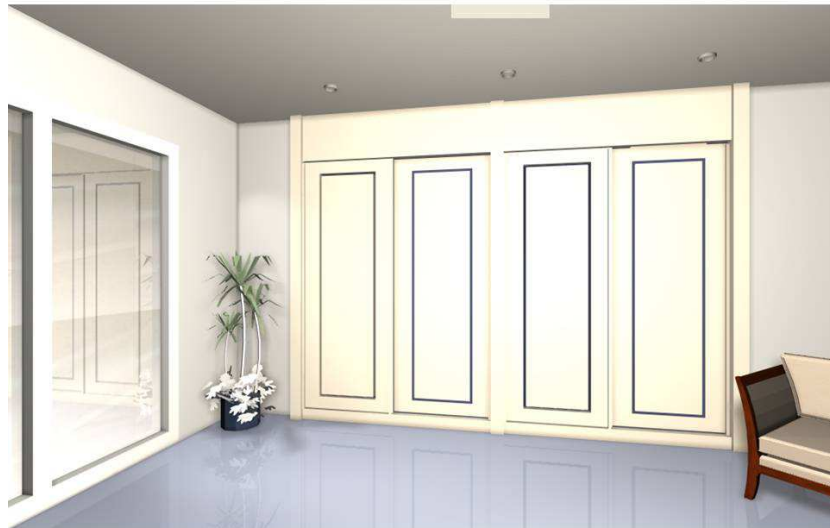

GUILLEN Carpenters

Wardrobes

Sliding Doors

Lacquer

Model BR1 4h

Wardrobe panel, solid core, lacquered, pantograph machined under relief outside, with moulded mill of 50x8 mm. making one box, Mod. BR1.

Interior module in 16 mm melamine board, 580 mm deep, with 10 mm flush-mounted base, side and rear walls, with shelf panel separating the baggage space and the clothes rail.

Lacquer-Finish Wardrobes with Sliding wardrobe 4 leafs. Mod BR1

Options
(Concern the price: YES)

Leaf Width

- ☐ 500 mm
- ☐ 600 mm
- ☐ 700 mm
- ☐ 800 mm

Systems

- ☐ Without frame
- ☐ With frame
- ☐ OMEGA
- ☐ OMEGA 25

Finish

- ☐ Lacquer Basic
- ☐ Lacquer GIM