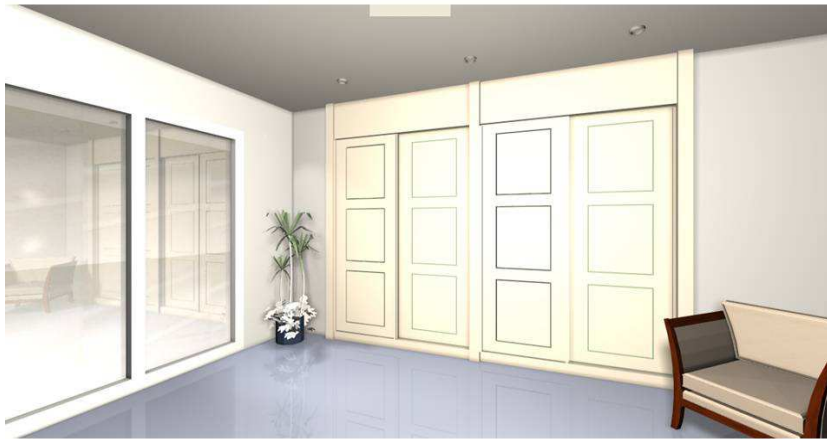

GUILLEN Carpenters

Wardrobes

Sliding Doors

Lacquer

Model PLR3 4h

Wardrobe panel, solid core, lacquered, pantograph machined under relief outside with trapezoid strokes of 10x3 mm making three same squares, mod. PLR3.

Interior module in 16 mm melamine board, 580 mm deep, with 10 mm flush-mounted base, side and rear walls, with shelf panel separating the baggage space and the clothes rail.

Lacquer-Finish Wardrobes with Sliding wardrobe 4 leafs. Mod PLR3

Options (Concern the price: YES)	Leaf Width		Systems	Finish		
	☐ 500 mm	☐ 700 mm			☐ Without frame	☐ Lacquer Basic
	☐ 600 mm	☐ 800 mm	☐ With frame	☐ Lacquer GIM		
			☐ OMEGA			
			☐ OMEGA 25